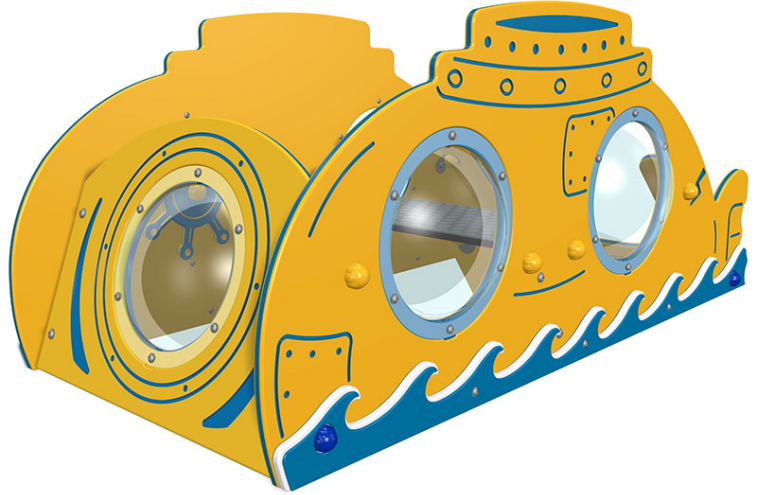

Imaginative Play Submarine

Product Code AMVFA-IP-FIIPSUB

£1,497

Price stated is for product only.
Contact us for a delivery & installation quote based on your location.

Dimensions:

Length	1634 mm
Height	692 mm
Depth	884 mm

Key Stage:

Play Values

This product supports the following areas of child development.

Visual Stimulation

Role Play

Imaginative Play

Co-Operative Play

Communication Skills

Description

With this product you can change virtually anything including: colours, basic profiles and graphics, you can also add plant-ons and accessories to increase the play value and enhance the visual appearance. The imaginative play range of products are supplied with all the fittings for assembly and can be supplied ready assembled if required. The designs are suitable for freestanding use in the playground, however surface and ground fixing is easy with ground anchor kits (at extra cost).