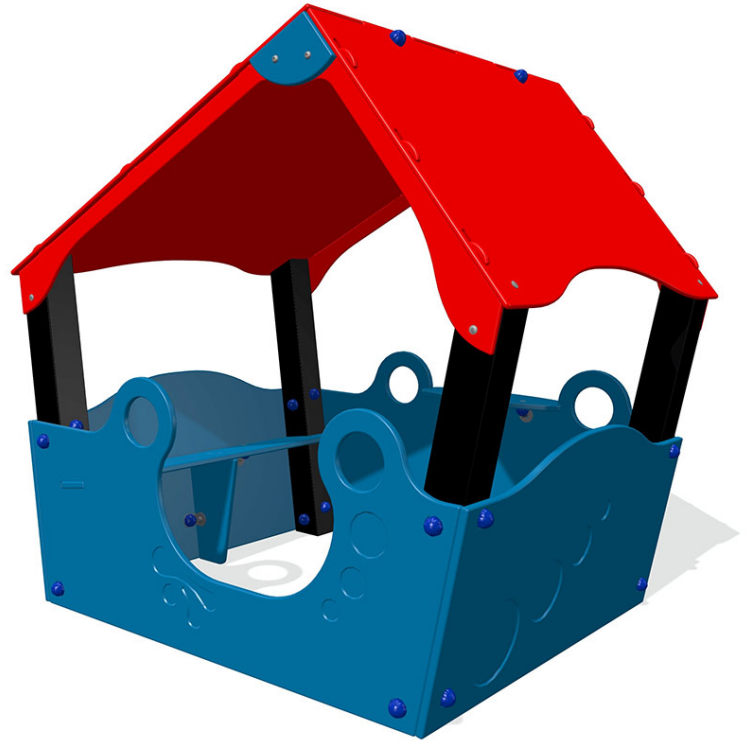

Play Hut

Product Code AMVFA-IP-FIPHUT

£1,556

Price stated is for product only.
Contact us for a delivery & installation quote based on your location.

Dimensions:

Length 1544 mm
Height 1505 mm
Depth 1300 mm

Key Stage:

Play Values

This product supports the following areas of child development.

Visual Stimulation

Role Play

Imaginative Play

Co-Operative Play

Communication Skills

Description

Play Huts and Dens are fun, imaginative spaces for children to play and socially interact with each other. Each unit has a bench seat and a counter to enhance the role play and because each unit is manufactured from HDPE, it will be safe and free from cracks and splinters. Constructed using HDPE panels and recycled plastic posts, assembled with stainless steel fasteners. The Huts are supplied fully assembled and ready for freestanding use, but can be anchored to the ground using optional ground lugs (at extra cost). There is a range of designs to choose from, but you can also customise the huts to your specification, including your own graphic designs and colour options.