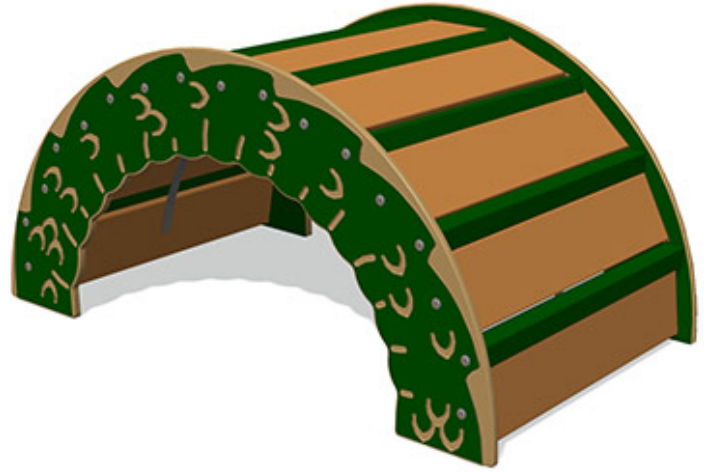

Nessie Over and Under Tunnel

Product Code AMVFA-AP-FINESSTUN

£741

Price stated is for product only.
Contact us for a delivery & installation quote based on your location.

Dimensions:

Length	1200 mm
Height	600 mm
Depth	738 mm

Key Stage:

Play Values

This product supports the following areas of child development.

Balancing

Jumping

Gross Motor Skills

Climbing

Description

Nessie Play Elements are a fun themed set of activities for school playgrounds including: seating, climbing, activities, music and storage.

The activity sections of Nessie can be specified with almost any of the Play Panels activities and because Nessie is modular, you can buy what you need now and you can add to it later.

They are designed to be freestanding, but can also be secured to the ground with optional ground anchor lugs if required.