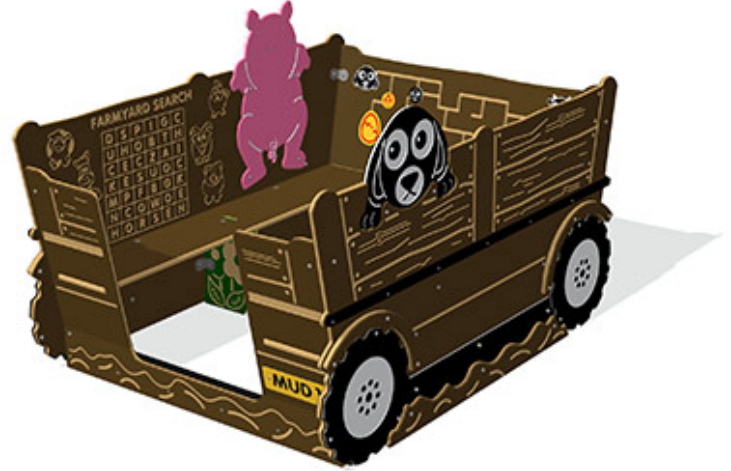

Tractor Activity Trailer

Product Code AMVFA-IP-FIFMTRAIL

£3,107

Price stated is for product only.
Contact us for a delivery & installation quote based on your location.

Dimensions:

Length	1235 mm
Height	1025 mm
Depth	1637 mm

Key Stage:

Play Values

This product supports the following areas of child development.

Visual Stimulation

Reading & Storytelling

Role Play

Imaginative Play

Co-Operative Play

Communication Skills

Description

The Activity Trailer is the perfect addition to go with Terry the Tractor and includes 3 farm themed activity games, seating for many children and a couple of cute characters to get the fun started. Designed to be freestanding, but can also be secured to the ground with optional ground anchor lugs if required.