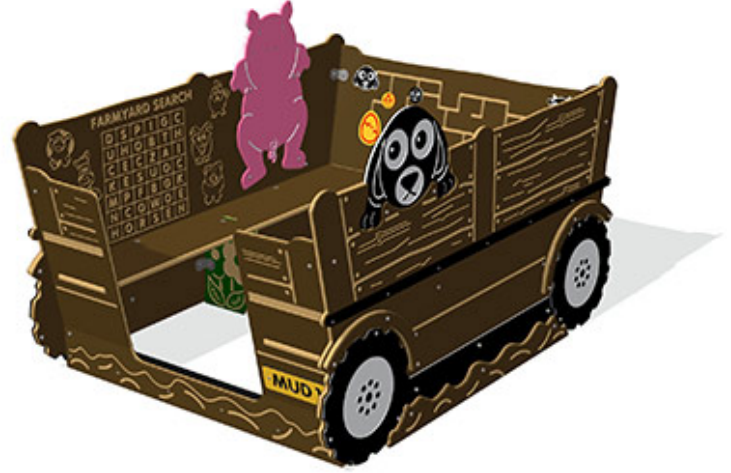

Tractor Activity Trailer

Product Code AMVFA-IP-FIFMTRAIL

£3,107

Price stated is for product only.
Contact us for a delivery & installation quote based on your location.

Dimensions:

Length	1235 mm
Height	1025 mm
Depth	1637 mm

Key Stage:

Play Values

This product supports the following areas of child development.

Visual Stimulation

Reading & Storytelling

Role Play

Imaginative Play

Co-Operative Play

Communication Skills

Description

The Activity Trailer is the perfect addition to go with Terry the Tractor and includes 3 farm themed activity games, seating for many children and a couple of cute characters to get the fun started. Designed to be freestanding, but can also be secured to the ground with optional ground anchor lugs if required.