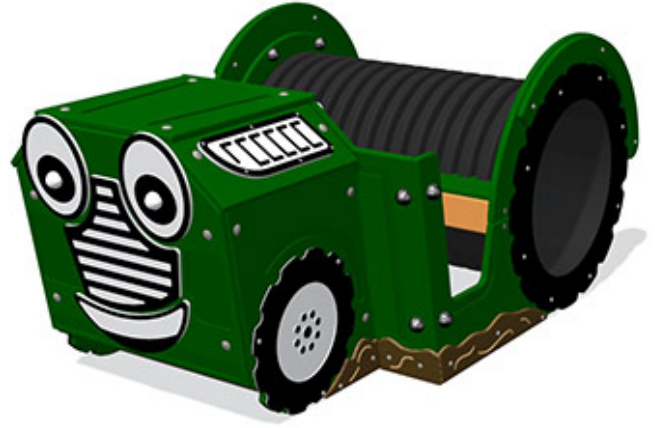

Terry the Tractor with PlayTronic Sounds

Product Code AMVFA-IP-FIFMTRACTPT

£2,877

Price stated is for product only.
Contact us for a delivery & installation quote based on your location.

Dimensions:

Length	1040 mm
Height	782 mm
Depth	1763 mm

Key Stage:

Play Values

This product supports the following areas of child development.

Visual Stimulation

Auditory Stimulation

Reading & Storytelling

Role Play

Imaginative Play

Co-Operative Play

Communication Skills

Description

Terry the Tractor has been designed for older children to play on and includes a crawl through tunnel, steering wheel, seating and has an optional electronic dashboard panel which plays back tractor and farm sounds. Terry has been designed to be freestanding, but can also be secured to the ground with optional ground anchor lugs if required.