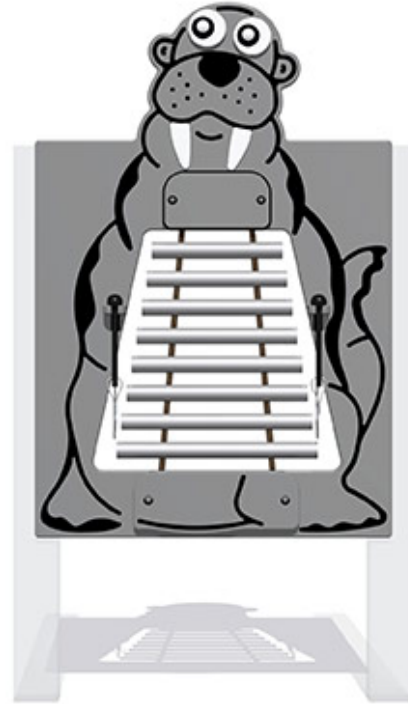

Wally the Walrus Musical Panel

Product Code AMVFA-APMP-FIMUCOMPWLR3

£872

Price stated is for product only.
Contact us for a delivery & installation quote based on your location.

Dimensions:

| | |
|--------|---------|
| Length | 800 mm |
| Height | 1200 mm |
| Depth | 91 mm |

Key Stage:

Play Values

This product supports the following areas of child development.

Fine Motor Skills

Tactile Stimulation

Inclusive Play

Auditory Stimulation

Musical Play

Description

The Wally the Walrus Musical Play Panel contains a Glockenspiel with 8 musically tuned composite chimes. This is part of our range of high quality play panels, with musically tuned instrument inserts, they are the best musical instrument play panels on the market today. These musical panels and products are not to be confused with those from other manufacturers that just make a noise. Available in matching colours as standard, all the musical panels can also be specified and manufactured in your own colour options, with your own graphics, in panel shapes and sizes to suit your own range or scheme. All AMV Play Panels can be wall mounted or mounted onto posts fixed into the ground. Multiple panels can be installed side by side or back to back. Please ask for further details of the options available.