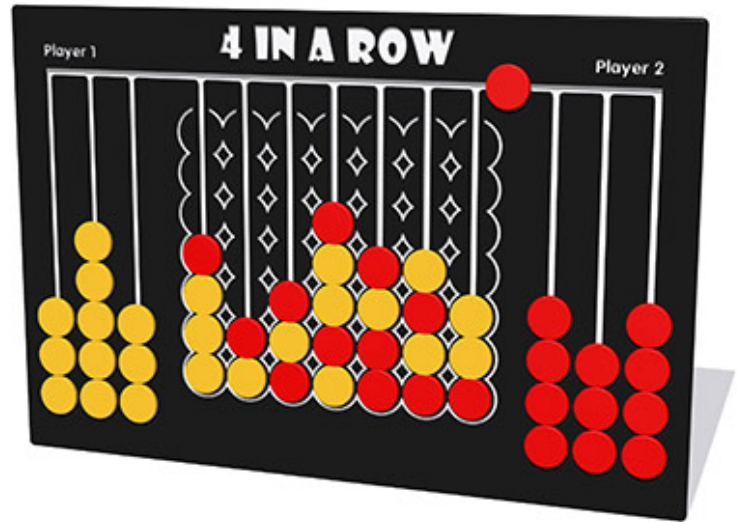

Giant 4 in a Row Game Play Panel

Product Code AMVFA-APGP-FIROW3

£662

Price stated is for product only. Contact us for a delivery & installation quote based on your location.

Dimensions:

Length	1200 mm
Height	800 mm
Depth	28 mm

Key Stage:

Play Values

This product supports the following areas of child development.

Fine Motor Skills

Competitive Play

Tactile Stimulation

Inclusive Play

Games & Puzzles

Description

The Giant 4 in a Row Game Play Panel has a total of 48 movable red and yellow sliding discs that glide effortlessly around the panel. Because the discs slide in tracks, there are no loose pieces to worry about going missing or to put away and get out again each day. This is a fun and entertaining game for children to play during break times, but is equally at home in pub gardens and establishments where adults can challenge each other and test their 4 in a row skills. Bespoke design options are also available. All AMV Play Panels can be wall mounted or mounted onto posts fixed into the ground. Multiple panels can be installed side by side or back to back. Please ask for further details of the options available.