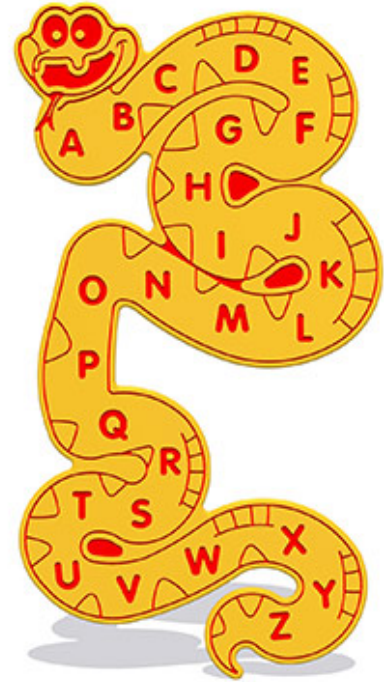

Alphabet Snake Wall Play Panel 12mm TC

Product Code AMVFA-APEP-FISNAKE12

£199

Price stated is for product only.
Contact us for a delivery & installation quote based on your location.

Dimensions:

Length	650 mm
Width	1190 mm
Depth	12.5 mm

Key Stage:

Play Values

This product supports the following areas of child development.

Inclusive Play

Phonics & Spelling

Description

The Alphabet Snake Wall (12mm TC) educational play panel is a fun thing to do and interact with. This panel is great for KS1 children to learn the alphabet. It can be used as part of teaching tool or just as a form of repetition which is essential to learning. Wall Play Panels are designed for attaching to buildings and fences to brighten up dull areas, make use of unused areas of wall and to add some play value without the need for expensive structures for installation. There are 100's of graphic designs available to choose from, so if you want to create your own bespoke wall panels, with your own activity and in your own colours, all you need to do is contact the AMV team.