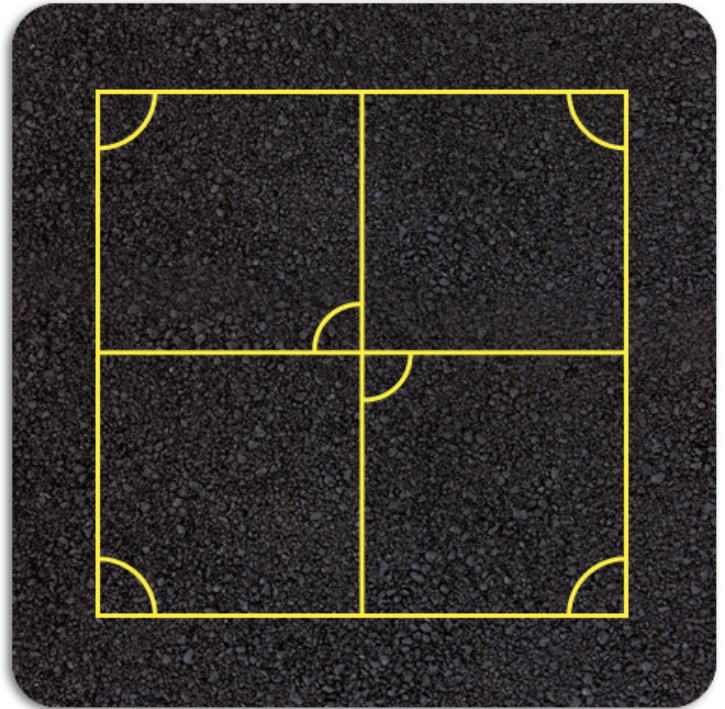

Games Square Grid

Product Code AMVF4-PM-T10

£165

Price stated includes installation.

Dimensions:

Length 5000 mm

Width 5000 mm

Key Stage:

Play Values

This product supports the following areas of child development.

Gross Motor Skills

Competitive Play

Co-Operative Play

Description

Our Games Square Grid Playground Marking is a large square dissected into four quarters and can be used for many P.E activities.