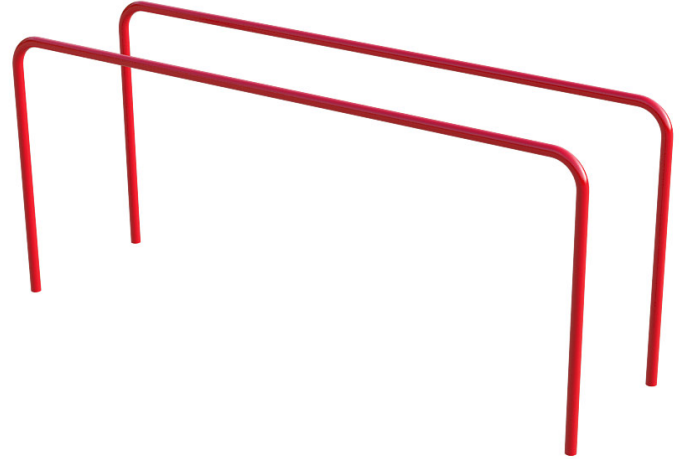

Parallel Bars

Product Code AMV-FT09

£493

Price stated is for product only.
Contact us for a delivery & installation quote based on your location.

Dimensions:

Length	2500 mm
Width	600 mm
Height	1100 mm

Key Stage:

Play Values

This product supports the following areas of child development.

Strength

Description

The Fitness Trail equipment helps to aid co-ordination and balance whilst improving general fitness, upper and lower body strength and cardiovascular fitness. The Fitness Trail, as with all AMV equipment, is made of vandal resistant steel, which is galvanised and powder coated to offer many years of use with the minimum of maintenance. Unlike wood, the steel dries quickly after rain and won't split, distort or lose its appearance with the effects of weather. The fitness trail is ideal for use during PE/games lessons and also during the extended school day. Combined with a Traverse Wall, this can become a most enjoyable way to exercise. AMV offer bespoke services and can tailor your chosen design whether to add to the range, or to create a completely different layout. AMV can offer a full range of safety surfacing and grass matting.