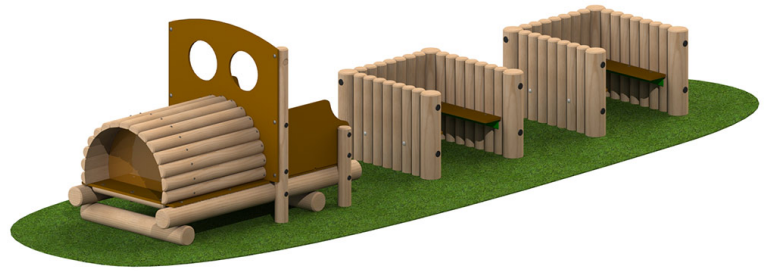

Log Train

Product Code AMVAE-IP-RV-LT2

£2,825

Price stated is for product only.
Contact us for a delivery & installation quote based on your location.

Dimensions:

Length	5000 mm
Width	1000 mm
Height	1400 mm

Key Stage:

Play Values

This product supports the following areas of child development.

Gross Motor Skills

Climbing

Role Play

Imaginative Play

Co-Operative Play