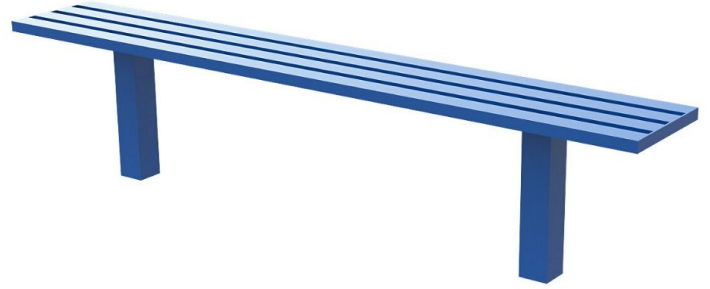

Park Bench

Product Code AMV-PB2

Price on Application

Price stated is for product only. Contact us for a delivery & installation quote based on your location.

Dimensions:

Length 2000 mm
Height 450 mm

Key Stage:

Play Values

This product supports the following areas of child development.

Inclusive Play

Imaginative Play

Co-Operative Play

Communication Skills

Description

AMV have developed a range of seating to suit the needs of early years children through to adults. Seating can be used for outdoor learning, dining or social interaction and can incorporate features which encourage children to use their imagination by transforming a functional seat into a play station. The steel seating offers a longer lasting and low maintenance alternative to wood or plastic, with the added benefit of bringing life and colour to quiet play areas. The slatted design promotes rainwater runoff which means that the seating will dry quickly after rain.