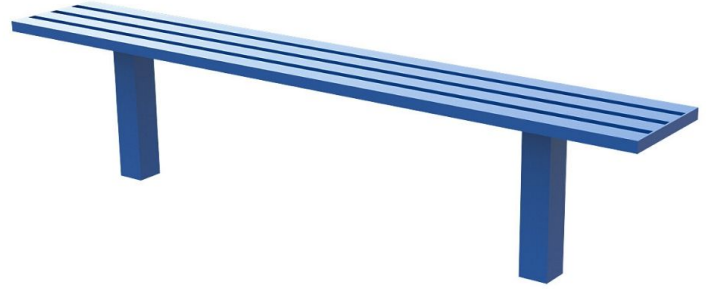

Park Bench

Product Code AMV-PB2

£439

Price stated is for product only.
Contact us for a delivery & installation quote based on your location.

Dimensions:

Length 2000 mm
Height 450 mm

Key Stage:

Play Values

This product supports the following areas of child development.

Inclusive Play

Imaginative Play

Co-Operative Play

Communication Skills

Description

AMV have developed a range of seating to suit the needs of early years children through to adults. Seating can be used for outdoor learning, dining or social interaction and can incorporate features which encourage children to use their imagination by transforming a functional seat into a play station. The steel seating offers a longer lasting and low maintenance alternative to wood or plastic, with the added benefit of bringing life and colour to quiet play areas. The slatted design promotes rainwater runoff which means that the seating will dry quickly after rain.