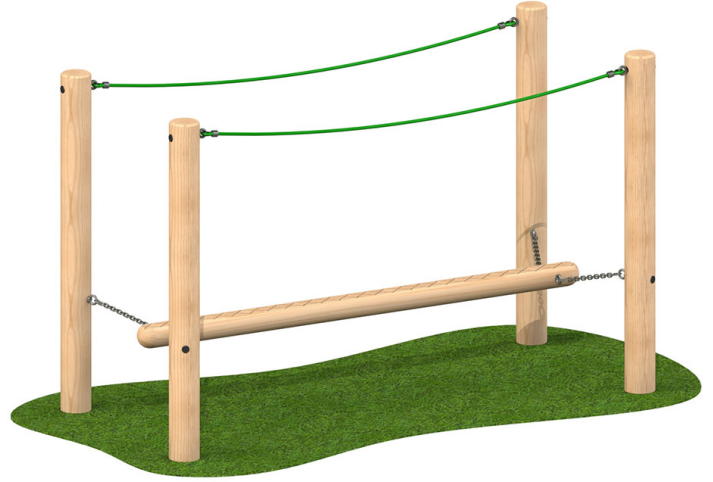

Wobble Log Bridge

Product Code AMVAE-TTW64

£864

Price stated is for product only.
Contact us for a delivery & installation quote based on your location.

Dimensions:

| | |
|--------|---------|
| Length | 2750 mm |
| Width | 1200 mm |
| Height | 1700 mm |

Key Stage:

Play Values

This product supports the following areas of child development.

Balancing

Gross Motor Skills

Description