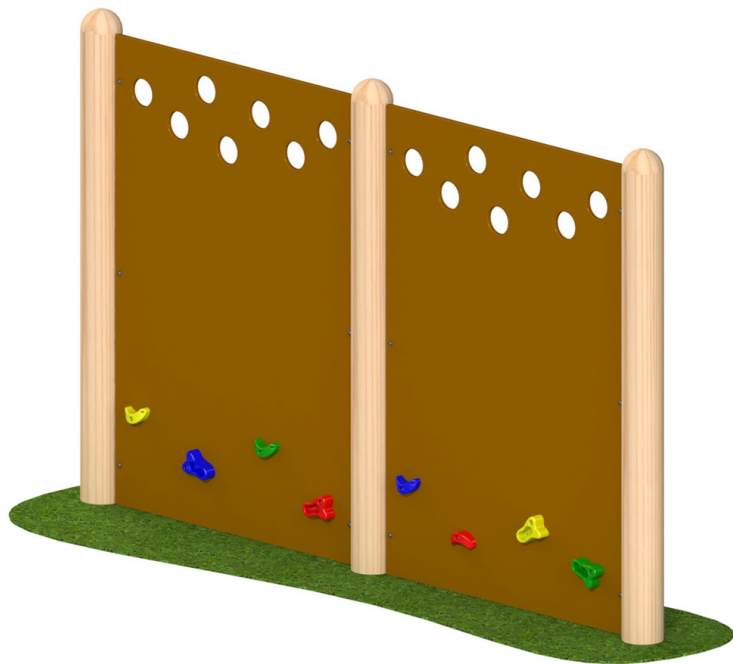

Traverse Wall (Double Sided)

Product Code AMVAE-TTW56

£853

Price stated is for product only. Contact us for a delivery & installation quote based on your location.

Dimensions:

Length	150 mm
Width	2850 mm
Height	800 mm

Key Stage:

Play Values

This product supports the following areas of child development.

Stretching & Flexibility

Strength

Hanging

Hand-eye Co-ordination

Gross Motor Skills

Climbing

Description