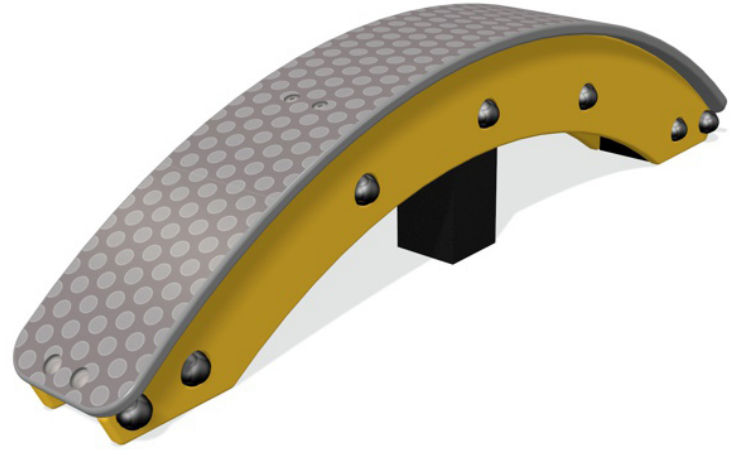

Fun Trail Arched Balance Beam

Product Code AMVFA-FIFTARCBEAM

£448

Price stated is for product only.
Contact us for a delivery & installation quote based on your location.

Dimensions:

Length	1364 mm
Width	200 mm
Height	323 mm

Key Stage:

Play Values

This product supports the following areas of child development.

Balancing

Gross Motor Skills

Description

The Arched Balance Beam is a product that is a part of the Fun Trail units which have been designed primarily for younger children. Great for climbing over

All tread surfaces have slip-resistant PolyDek materials and have been manufactured with high quality HDPE and recycled plastic components. The beam can be combined to form a series of beams.

FEATURES

- Recycled plastic posts
- Colourful HDPE frames
- Slip-resistant PolyDek walking surface
- Can be combined to form a series of beams
- Stainless fasteners
- Available without posts to fit your own posts