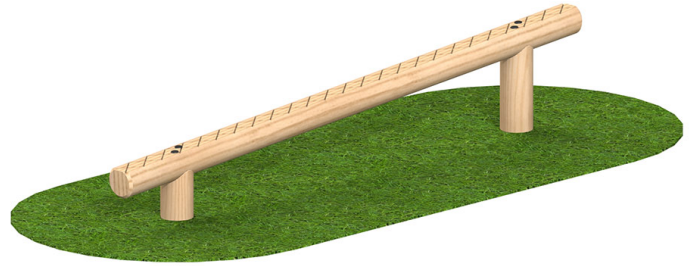

Sloping Balance Walk

Product Code AMVAE-TTW47

£159

Price stated is for product only.
Contact us for a delivery & installation quote based on your location.

Dimensions:

Length 2400 mm
Width 125 mm
Height 434 mm

Key Stage:

Play Values

This product supports the following areas of child development.

Description