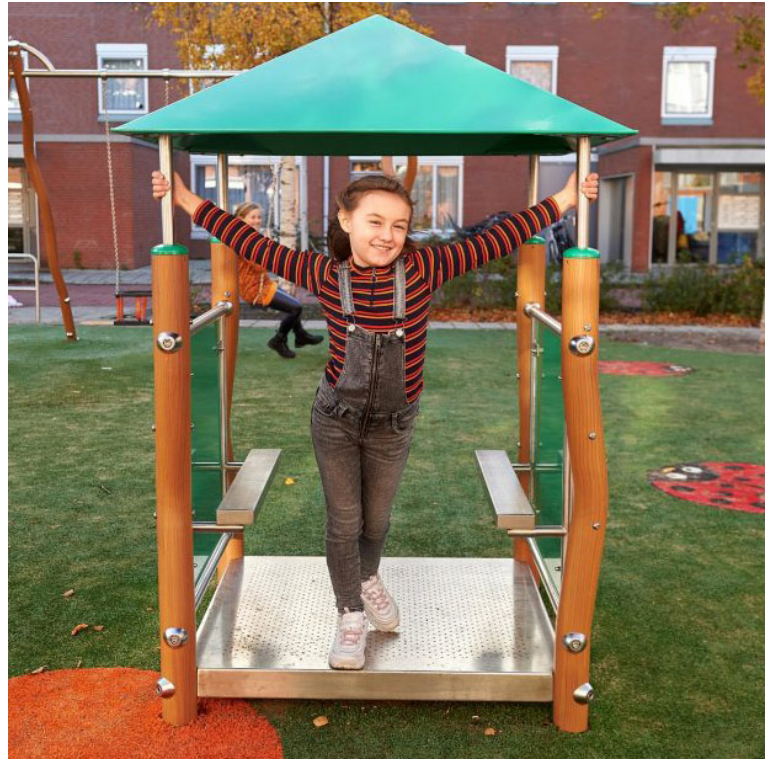

Madera Children Playhouse

Product Code AMV-ARTICLE-1419

Price on Application

Price stated is for product only.
Contact us for a delivery & installation quote based on your location.

Dimensions:

Length	1200 mm
Width	1200 mm
Height	1950 mm

Key Stage:

Play Values

This product supports the following areas of child development.

Imaginative Play

Description

Our Madera line consists of unique playground equipment made of stainless steel with a natural look.

This children's Playhouse with open character is equipped with a roof, two sides, floor and two benches. At the same time, the curved poles, with the special, strong light-brown coating, stimulate the imagination of the children, because a curve like that could be anything. Parents can monitor their children playing in this cottage. The Madera Children playhouse is standard equipped with green panels and a green roof.

BENEFITS

- Play equipment with a natural look for natural playgrounds.
- Transparent play equipment, keeping sight lines open.
- TÜV certified.