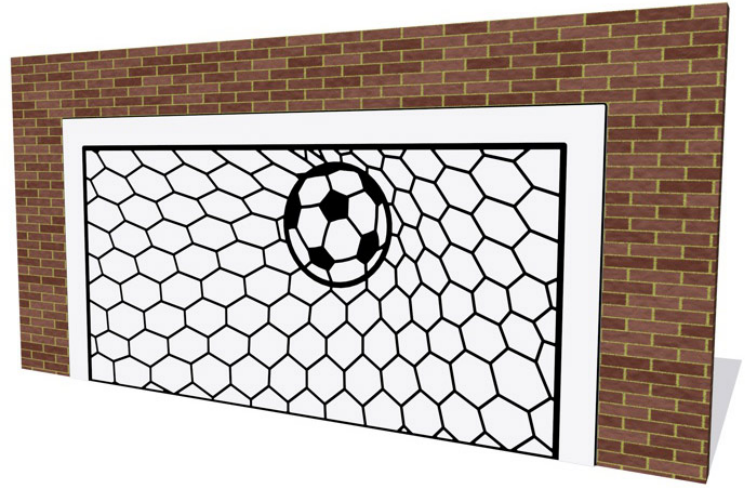

Wall Mounted Football Goal

Product Code AMVFA-FITPGOALWM

£656

Dimensions:

Length	2150 mm
Height	1050 mm
Depth	267 mm

Key Stage:

Play Values

This product supports the following areas of child development.

Stretching & Flexibility

Hand-eye Co-ordination

Gross Motor Skills

Competitive Play

Co-Operative Play

Communication Skills

Description

How many goals will you score? The Football Goal has been designed to appeal to children of all ages. It can either be wall or mesh mounted into multi-use game areas. Constructed from HDPE, the goal has durable engraved graphics and can either be wall mounted or freestanding.

- HDPE panel construction
- Durable engraved graphics
- Wall mounted or freestanding on posts
- Customizable colours, sizes and shapes
- Available with recycled plastic posts for freestanding installation