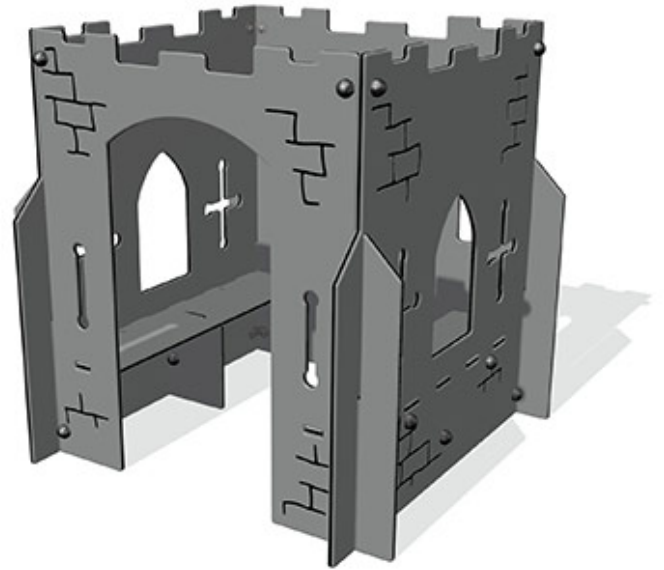

Castle Play House

Product Code AMVFA-IP-FIIPCASLE

£1,497

Price stated is for product only.
Contact us for a delivery & installation quote based on your location.

Dimensions:

Length	1200 mm
Height	1190 mm
Depth	1200 mm

Key Stage:

Play Values

This product supports the following areas of child development.

Gross Motor Skills

Visual Stimulation

Role Play

Imaginative Play

Communication Skills

Description

Imaginative play structures have been designed as a platform for other designs that you may wish to create by altering the side profiles and changing the graphics, windows and plant-ons. With this product you can change virtually anything including: colours, basic profiles and graphics, you can also add plant-ons and accessories to increase the play value and enhance the visual appearance. The imaginative play range of products are supplied with all the fittings for assembly and can be supplied ready assembled if required. The designs are suitable for freestanding use in the playground, however surface and ground fixing is easy with ground anchor kits (at extra cost).