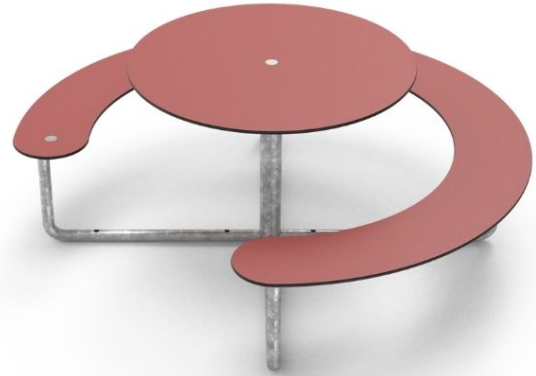

Plateau Picnic Round

Product Code AMVOUT-PLATEAU-PICNIC-ROUND

£2,096

Dimensions:

Height	730mm mm
Diameter	1850mm mm

Key Stage:

Play Values

This product supports the following areas of child development.

Co-Operative Play

Communication Skills

Description

Get together around the round Plateau Picnic! This picnic table invites everyone to the party and seats four to six people. Plateau Picnic Round is a simple, limitless design, and has smart functionalities such as easy access, space for a wheelchair, and the option of placing a light, parasol or similar in the middle of the table.

Materials

Seat - High Pressure Laminate

Frame - Galvanised steel