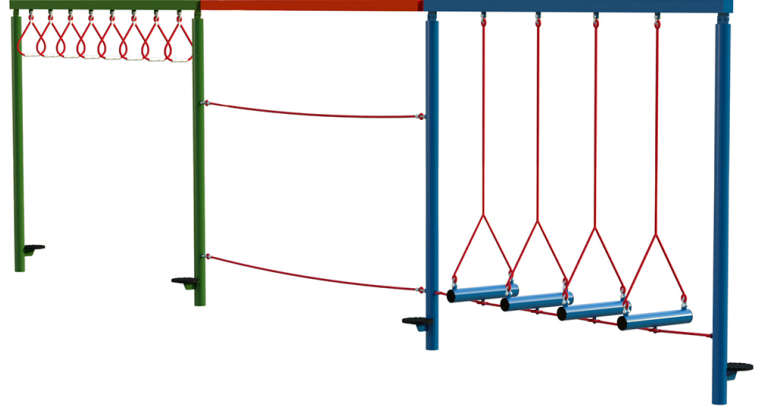

Trim Trail Combo 125

Product Code AMV-COMB-125

£2,932

Price stated is for product only.
Contact us for a delivery & installation quote based on your location.

Dimensions:

Height 2480 mm

Key Stage:

KS 2

Play Values

This product supports the following areas of child development.

Balancing

Stretching & Flexibility

Strength

Hanging

Hand-eye Co-ordination

Gross Motor Skills

Description

Children learn by having fun and, with AMV heavy duty vandal resistant products, you can be sure that they will do so for many years to come. The Trim Trail equipment is bright and colourful, with anti-slip surface and helps to improve balance, agility and co-ordination.

As with all AMV equipment, it is made in steel which dries quickly after the rain and won't split, distort or lose grip. Even better, unlike wood, it needs very little maintenance.