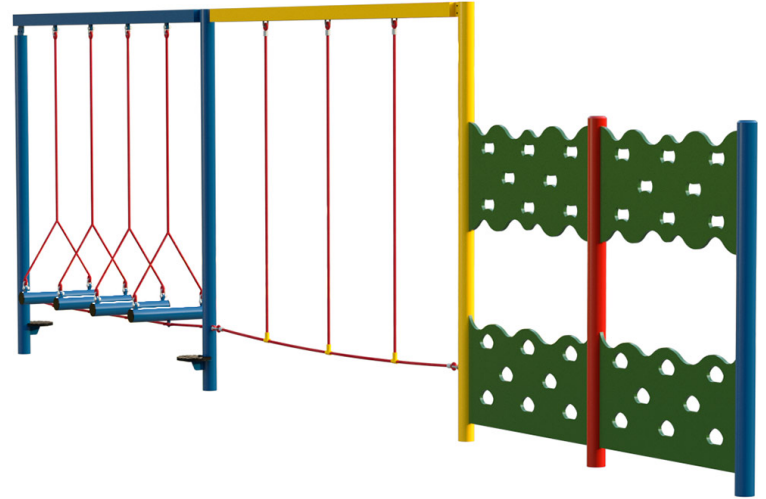

Trim Trail Combo 120

Product Code AMV-COMB-120

£3,172

Price stated is for product only. Contact us for a delivery & installation quote based on your location.

Dimensions:

Height 2480 mm

Key Stage:

KS 2

Play Values

This product supports the following areas of child development.

Balancing

Stretching & Flexibility

Strength

Hanging

Hand-eye Co-ordination

Gross Motor Skills

Description

Children learn by having fun and, with AMV heavy duty vandal resistant products, you can be sure that they will do so for many years to come. The Trim Trail equipment is bright and colourful, with anti-slip surface and helps to improve balance, agility and co-ordination.

As with all AMV equipment, it is made in steel which dries quickly after the rain and won't split, distort or lose grip. Even better, unlike wood, it needs very little maintenance.