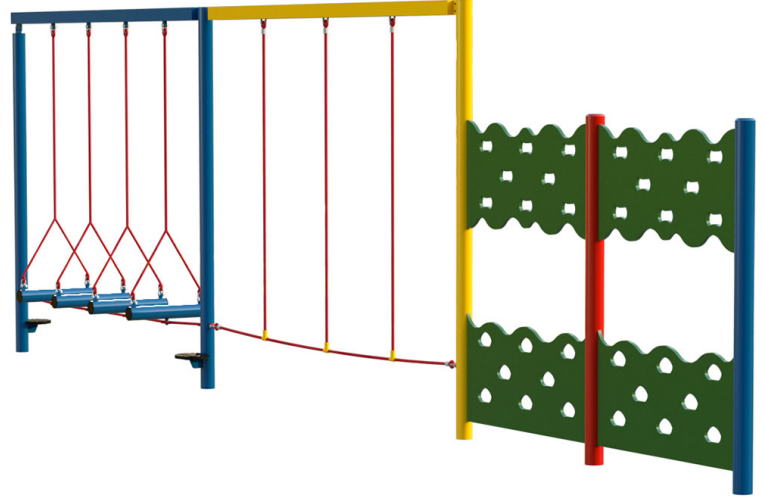

Trim Trail Combo 120

Product Code AMV-COMB-120

£3,172

Price stated is for product only. Contact us for a delivery & installation quote based on your location.

Dimensions:

Height 2480 mm

Key Stage:

KS 2

Play Values

This product supports the following areas of child development.

Balancing

Stretching & Flexibility

Strength

Hanging

Hand-eye Co-ordination

Gross Motor Skills

Description

Children learn by having fun and, with AMV heavy duty vandal resistant products, you can be sure that they will do so for many years to come. The Trim Trail equipment is bright and colourful, with anti-slip surface and helps to improve balance, agility and co-ordination.

As with all AMV equipment, it is made in steel which dries quickly after the rain and won't split, distort or lose grip. Even better, unlike wood, it needs very little maintenance.