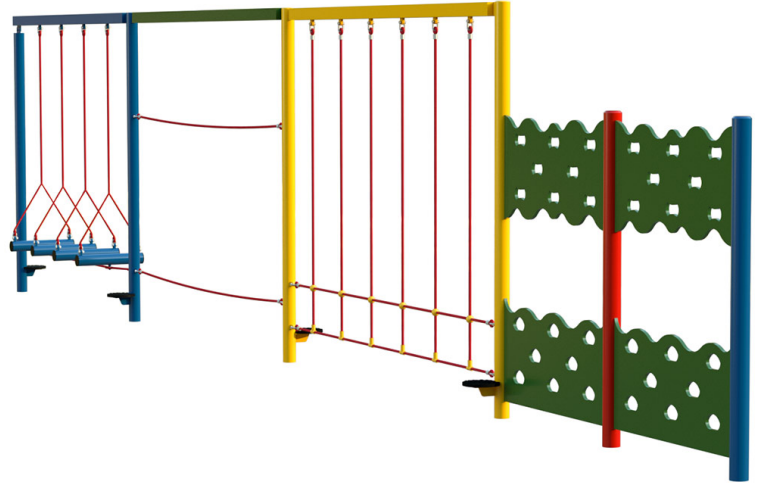

Trim Trail Combo 122

Product Code AMV-COMB-122

£3,822

Price stated is for product only. Contact us for a delivery & installation quote based on your location.

Dimensions:

Height 2480 mm

Key Stage:

Play Values

This product supports the following areas of child development.

Balancing

Stretching & Flexibility

Strength

Hanging

Hand-eye Co-ordination

Gross Motor Skills

Description

Children learn by having fun and, with AMV heavy duty vandal resistant products, you can be sure that they will do so for many years to come. The Trim Trail equipment is bright and colourful, with anti-slip surface and helps to improve balance, agility and co-ordination.

As with all AMV equipment, it is made in steel which dries quickly after the rain and won't split, distort or lose grip. Even better, unlike wood, it needs very little maintenance.