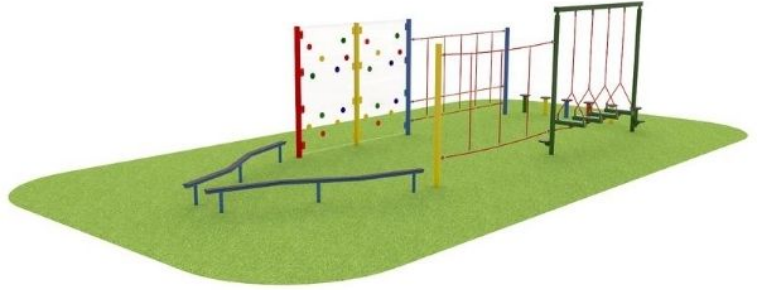

Boat Trim Trail

Product Code AMV-BTT

£6,010

Price stated is for product only.
Contact us for a delivery & installation quote based on your location.

Dimensions:

Length	9000 mm
Height	2500 mm
Depth	3000 mm

Key Stage:

Play Values

This product supports the following areas of child development.

Balancing

Stretching & Flexibility

Strength

Hanging

Hand-eye Co-ordination

Gross Motor Skills

Climbing

Co-Operative Play

Communication Skills

Description

Children learn by having fun and, with AMV heavy duty vandal resistant products, you can be sure that they will do so for many years to come. The Trim Trail equipment is bright and colourful, with anti-slip surface and helps to improve balance, agility and co-ordination. As with all AMV equipment, it is made in steel which dries quickly after the rain and won't split, distort or lose grip. Even better, unlike wood, it needs very little maintenance.