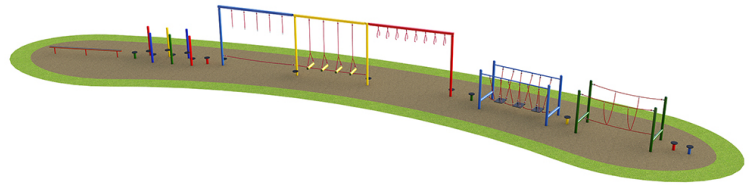

Trim Trail Run 2

Product Code AMV-TTR2

£8,366

Price stated is for product only.
Contact us for a delivery & installation quote based on your location.

Dimensions:

Length 27150 mm
Width 3000 mm

Key Stage:

Play Values

This product supports the following areas of child development.

Balancing

Stretching & Flexibility

Strength

Hanging

Hand-eye Co-ordination

Gross Motor Skills

Description

AMV Steel Trim Trail Runs offer a fixed selection of trim trail items set out in a specific order, for maximum value, variety of challenge & fun in one solution.

The approximate linear length of our Trim Trail Run 2 is 27m. However, the trail does not need to be installed in a straight line and can be arranged to follow simple curves and bends in accordance with the available space on site.

What's included:

Zig Zag Balance Beam 6 x Stilt Weaving Posts Rope Traverse Swinging Traverse Trapeze Monkey Bars Stepping Stones Burma Bridge Balancing Posts