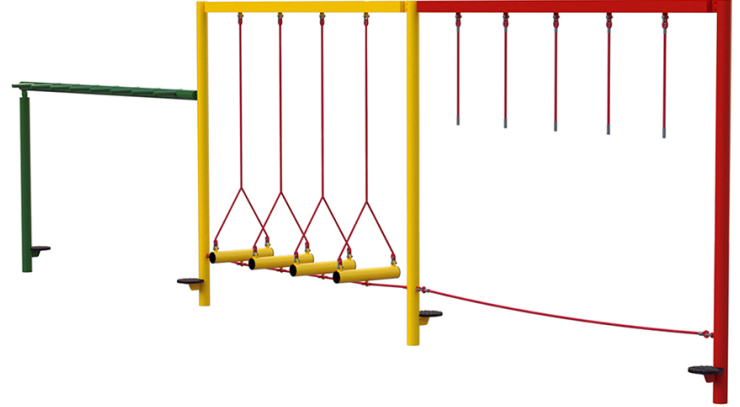

Trim Trail Combo 119

Product Code AMV-COMB-119

£3,152

Price stated is for product only.
Contact us for a delivery & installation quote based on your location.

Dimensions:

Height 2480 mm

Key Stage:

KS 2

Play Values

This product supports the following areas of child development.

Balancing

Stretching & Flexibility

Strength

Hanging

Hand-eye Co-ordination

Gross Motor Skills

Description

Children learn by having fun and, with AMV heavy duty vandal resistant products, you can be sure that they will do so for many years to come. The Trim Trail equipment is bright and colourful, with anti-slip surface and helps to improve balance, agility and co-ordination.

As with all AMV equipment, it is made in steel which dries quickly after the rain and won't split, distort or lose grip. Even better, unlike wood, it needs very little maintenance.