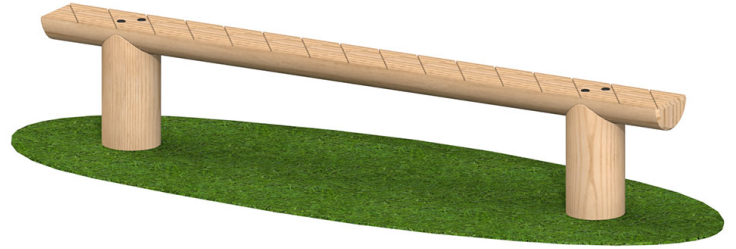

# Balance Beam

### Dimensions:

Length	2400 mm
Width	200 mm
Height	433 mm

## Description

When children engage in physical activity, their senses are engaged, growing awareness, and understanding. The trim-trails create an agility course that can be tailored to suit the age group, flooding the senses with a range of skills including balance, strength, climbing, stretching and co-ordination. They encourage inclusion and problem solving and are a good way to encourage exercise for those children who struggle to engage in team sports.