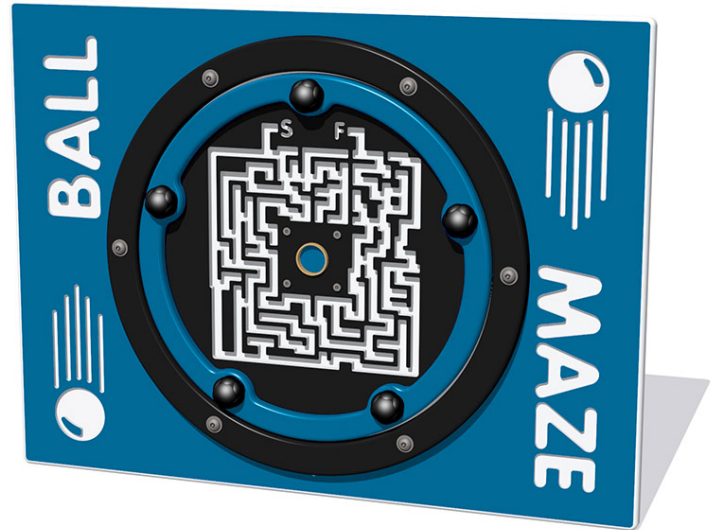

Ball Maze Play Panel

Product Code AMVFA-APGP-FISPMAZENGP

£0

Price stated is for product only.
Contact us for a delivery & installation quote based on your location.

Dimensions:

Length	800 mm
Width	595 mm
Depth	89 mm

Key Stage:

Play Values

This product supports the following areas of child development.

Fine Motor Skills

Inclusive Play

Problem Solving

Games & Puzzles

Description

The Ball Maze Play Panel is an easy to spin rotating maze with a ball that travels the interior tracks when the central panel is rotated. The panel is made by HDPE and the ball is securely fastened into the maze. All AMV Play Panels can be wall mounted or mounted onto posts fixed into the ground. Multiple panels can installed side by side or back to back. Please ask for further details of the options available.