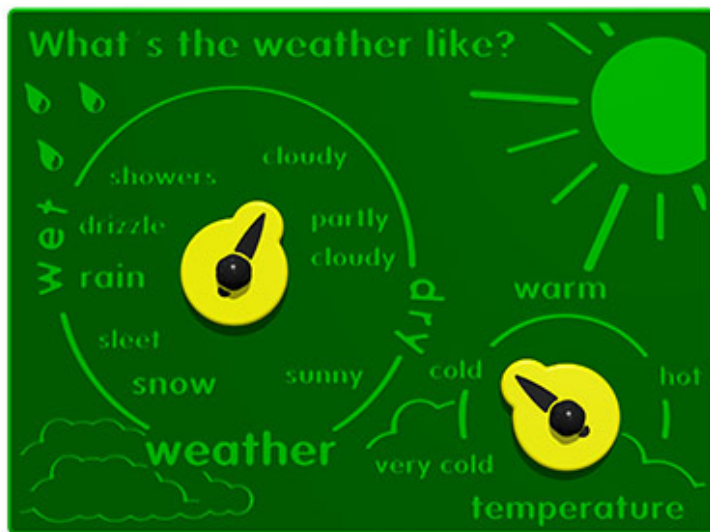

What's The Weather Like Play Panel

Product Code AMVFA-APEP-FIWEATH-B

£0

Price stated is for product only. Contact us for a delivery & installation quote based on your location.

Dimensions:

Length	1200 mm
Width	800 mm
Depth	83 mm

Key Stage:

Play Values

This product supports the following areas of child development.

Fine Motor Skills

Tactile Stimulation

Inclusive Play

Understanding the World

Nature Play

Description

The What's The Weather Like educational play panel is a fun thing to do and interact with. It can be used as part of teaching tool or just as a form of repetition which is essential to learning. Bespoke design options are also available. All AMV Play Panels can be wall mounted or mounted onto posts fixed into the ground. Multiple panels can installed side by side or back to back. Please ask for further details of the options available.