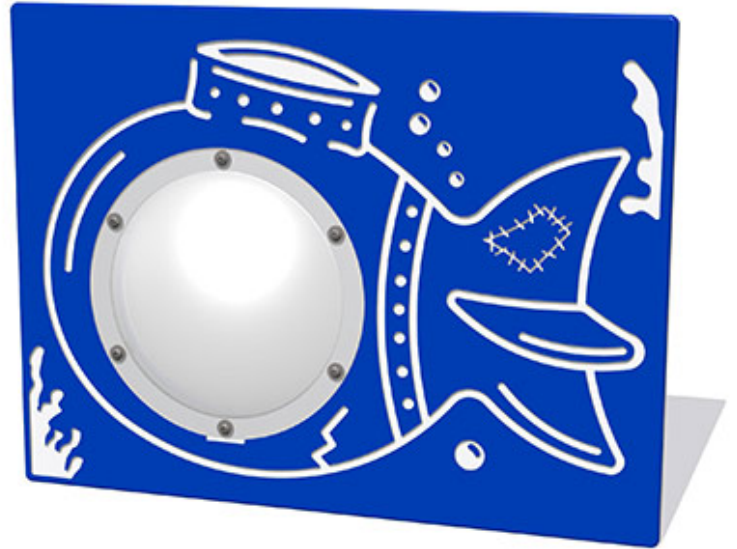

Underwater Sub Play Panel with Clear Dome

Product Code AMVFA-APOFI-FISUBC

£0

Price stated is for product only.
Contact us for a delivery & installation quote based on your location.

Dimensions:

Length	1200 mm
Width	800 mm
Depth	98 mm

Key Stage:

Play Values

This product supports the following areas of child development.

Visual Stimulation

Inclusive Play

Role Play

Description

The Underwater Submarine Play Panel with Clear Dome allows children to have fun and imagine they are underwater. The domes are made from the best quality polycarbonate making them virtually unbreakable, and will not shatter and become unsafe in the playground environment. Secured to the main panel using an HDPE frame, which allows for different expansion rates and makes sure that the dome stays securely attached to the panel. Bespoke design options are also available. All AMV Play Panels can be wall mounted or mounted onto posts fixed into the ground. Multiple panels can be installed side by side or back to back. Please ask for further details of the options available.