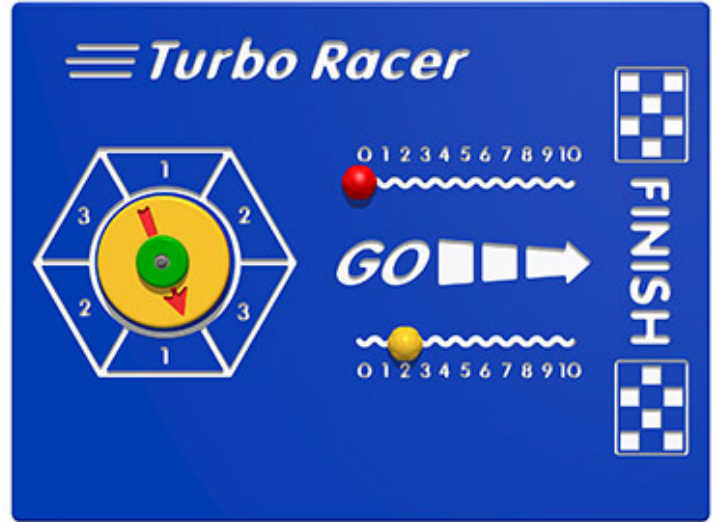

Turbo Racer Play Panel

Product Code AMVFA-APGP-FITURBO

£0

Price stated is for product only.
Contact us for a delivery & installation quote based on your location.

Dimensions:

Length 1200 mm
Width 800 mm
Depth 80 mm

Key Stage:

Play Values

This product supports the following areas of child development.

Fine Motor Skills

Competitive Play

Tactile Stimulation

Inclusive Play

Games & Puzzles

Description

The Turbo Racer Play Panel has two sliding scoring counters, the dice spinner generates the number of spaces that each player can move forward. The first counter to the end is the winner. This is a fun and competitive game that is great for any playground. The counters are made from HDPE the same as the main panel. All AMV Play Panels can be wall mounted or mounted onto posts fixed into the ground. Multiple panels can installed side by side or back to back. Please ask for further details of the options available.