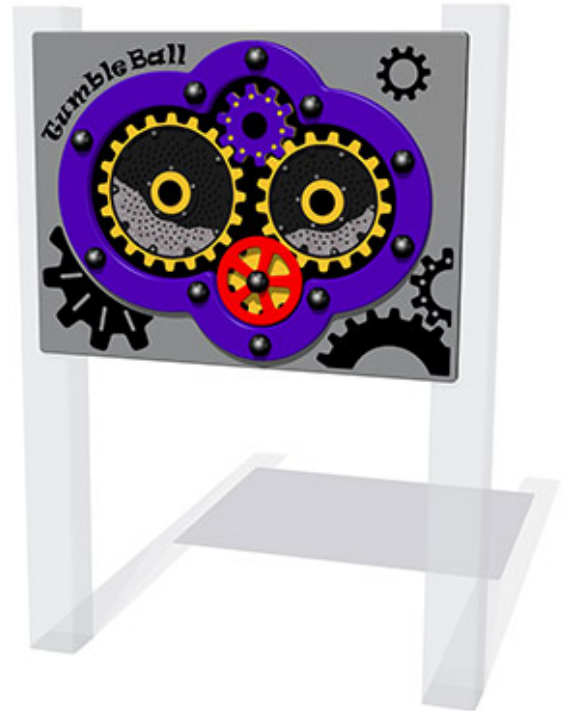

Tumble Ball Cog Play Panel

Product Code AMVFA-APGP-FITUMBLENGP

£0

Price stated is for product only.
Contact us for a delivery & installation quote based on your location.

Dimensions:

Length	1200 mm
Width	800 mm
Depth	90 mm

Key Stage:

Play Values

This product supports the following areas of child development.

Fine Motor Skills

Tactile Stimulation

Inclusive Play

Auditory Stimulation

Construction Play

Description

The Tumble Ball Cog Play Panel has 3 cogs with 2 containing stainless steel balls that make a noise when they hit the raised pins. The drive wheel is easy to turn making it ideal for younger children. The main panel is made from HDPE. All AMV Play Panels can be wall mounted or mounted onto posts fixed into the ground. Multiple panels can installed side by side or back to back. Please ask for further details of the options available.