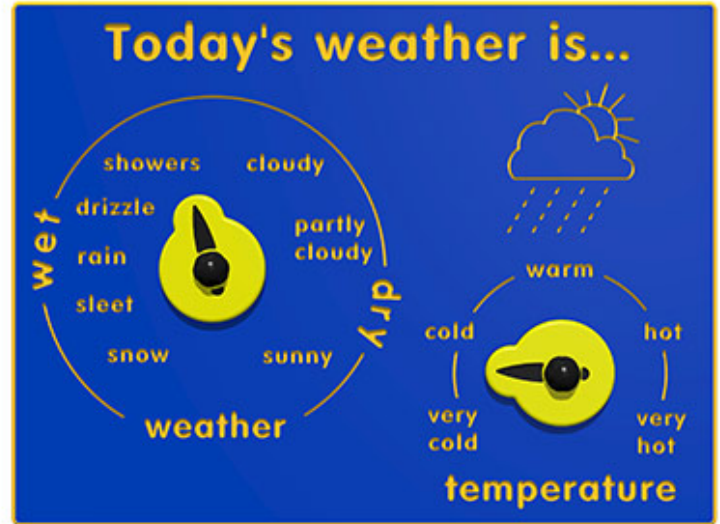

Today's Weather is Play Panel

Product Code AMVFA-APEP-FIWEATHER-B

£0

Price stated is for product only.
Contact us for a delivery & installation quote based on your location.

Dimensions:

Length	1200 mm
Width	800 mm
Depth	87 mm

Key Stage:

Play Values

This product supports the following areas of child development.

Fine Motor Skills

Tactile Stimulation

Inclusive Play

Understanding the World

Nature Play

Description

The Today's Weather Is educational play panel is a fun thing to do and interact with. It can be used as part of teaching tool or just as a form of repetition which is essential to learning. Bespoke design options are also available. All AMV Play Panels can be wall mounted or mounted onto posts fixed into the ground. Multiple panels can installed side by side or back to back. Please ask for further details of the options available.