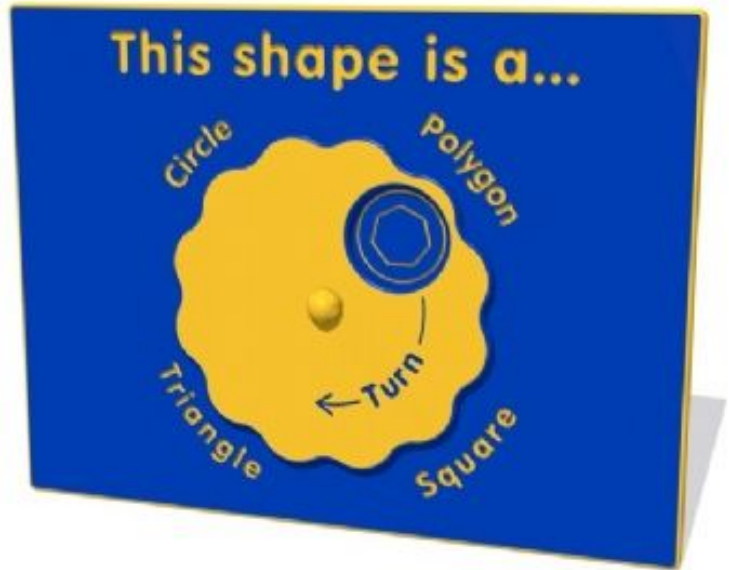

This Shape is a Play Panel

Product Code AMVFA-APEP-FISHAPE

£0

Price stated is for product only.
Contact us for a delivery & installation quote based on your location.

Dimensions:

Length	1200 mm
Width	800 mm
Depth	19 mm

Key Stage:

Play Values

This product supports the following areas of child development.

Inclusive Play

Description

The 'This Shape Is A...' educational play panel is a fun thing to do and interact with. It can be used as part of teaching tool or just as a form of repetition which is essential to learning. Bespoke design options are also available. All AMV Play Panels can be wall mounted or mounted onto posts fixed into the ground. Multiple panels can installed side by side or back to back. Please ask for further details of the options available.