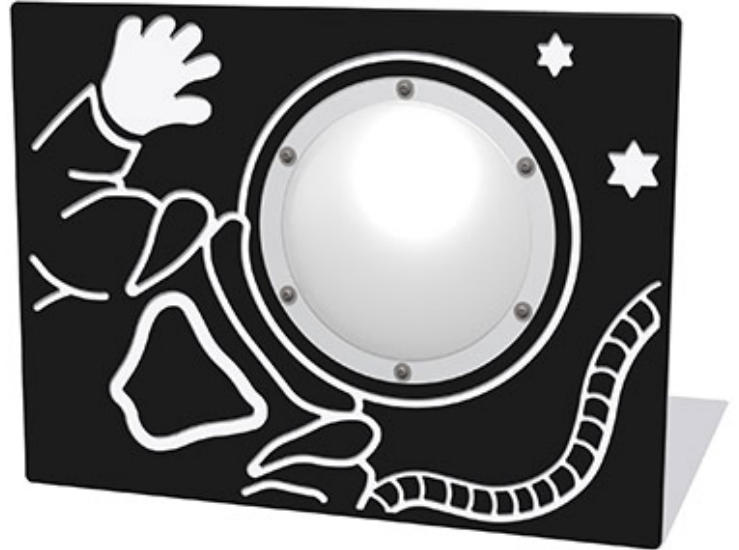

Spaceman Play Panel with Clear Dome

Product Code AMVFA-APOFI-FIASTROC

£0

Price stated is for product only.
Contact us for a delivery & installation quote based on your location.

Dimensions:

Length	1200 mm
Width	800 mm
Depth	98 mm

Key Stage:

Play Values

This product supports the following areas of child development.

Visual Stimulation

Inclusive Play

Role Play

Description

The Spaceman Play Panel with Clear Dome allows children to have fun and imagine they are in space. The domes are made from the best quality polycarbonate making them virtually unbreakable, and will not shatter and become unsafe in the playground environment. Secured to the main panel using an HDPE frame, which allows for different expansion rates and makes sure that the dome stays securely attached to the panel. Bespoke design options are also available. All AMV Play Panels can be wall mounted or mounted onto posts fixed into the ground. Multiple panels can be installed side by side or back to back. Please ask for further details of the options available.