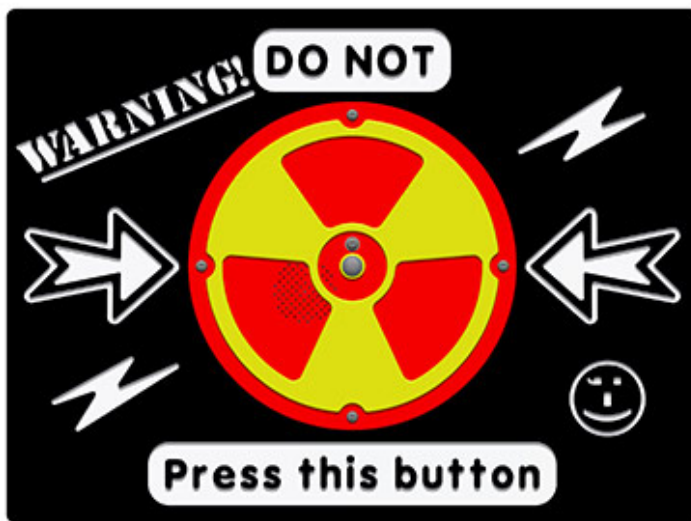

PlayTronic Electronic Noises Play Panel

Product Code AMVFA-APEP-FIPTDONOT-B

£0

Price stated is for product only.
Contact us for a delivery & installation quote based on your location.

Dimensions:

Length	1200 mm
Width	800 mm
Depth	92 mm

Key Stage:

Play Values

This product supports the following areas of child development.

Fine Motor Skills

Competitive Play

Inclusive Play

Auditory Stimulation

Games & Puzzles

Description

The PlayTronic Electronic Noises Play Panel is a fun panel which plays random sounds when the button is touched including: Glass smashing, comedy trumpet, screams, sirens...explosions etc The addition of electronic sounds to panels adds another dimension and interaction between the user and the panel itself. Adding the extra complexity of electronics is nothing to worry about though because all the components used are commercial grade and have been designed specifically for this application. The whole system has been carefully designed and manufactured, and has now been out in the field for over 2 years with little or no reported problems apart from inevitable battery replacements, which have a life of up to a year depending on how popular the panel is. All PlayTronic panels include touch sensitive activation switches with no moving parts, water-proof speaker, sealed circuitry and battery compartment with easy to change long life batteries. All the electronic parts have been designed to fit in a durable steel, water resistant case with security screws to prevent unauthorised tampering. All the main components can be unplugged and swapped-out if there is ever a failure, making maintenance relatively cheap and easy to carry out. Bespoke design options are also available. All AMV Play Panels can be wall mounted or mounted onto posts fixed into the ground. Multiple panels can installed side by side or back to back. Please ask for further details of the options available.