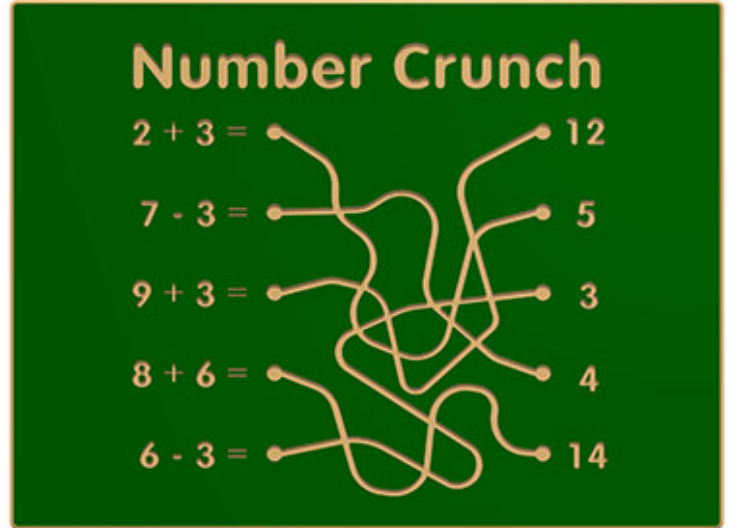

Number Crunch Play Panel

Product Code AMVFA-APEP-FICRUNCH

£0

Price stated is for product only.
Contact us for a delivery & installation quote based on your location.

Dimensions:

Length	1200 mm
Width	800 mm
Depth	19 mm

Key Stage:

Play Values

This product supports the following areas of child development.

Inclusive Play

Problem Solving

Numeracy

Games & Puzzles

Description

The Number Crunch play panel is a fun and educational panel that provides a combination of numeracy and a puzzle with the line maze. Bespoke design options are also available. All AMV Play Panels can be wall mounted or mounted onto posts fixed into the ground. Multiple panels can be installed side by side or back to back. Please ask for further details of the options available.