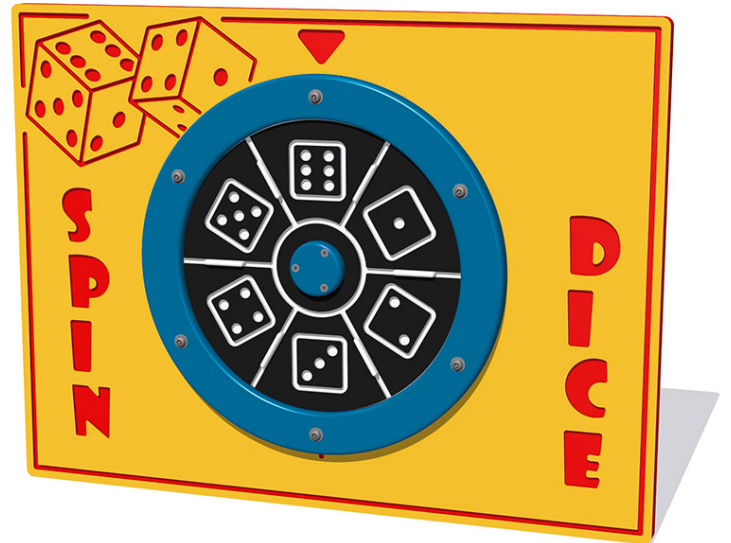

Spin Dice Play Panel

Product Code AMVFA-APGP-FISPDICE

£0

Price stated is for product only.
Contact us for a delivery & installation quote based on your location.

Dimensions:

Length	1200 mm
Width	800 mm
Depth	47.5 mm

Key Stage:

Play Values

This product supports the following areas of child development.

Fine Motor Skills

Inclusive Play

Numeracy

Games & Puzzles

Description

The Spin Dice has an easy to rotate centre dice disc, which also has a ratchet "clicking" sound as it rotates. This is an ideal panel to use with other playground games such as; Snakes & Ladders and Ludo. Also available in other sizes including mini versions to replace loose dice in the playground. Bespoke design options are also available. All AMV Play Panels can be wall mounted or mounted onto posts fixed into the ground. Multiple panels can installed side by side or back to back. Please ask for further details of the options available.