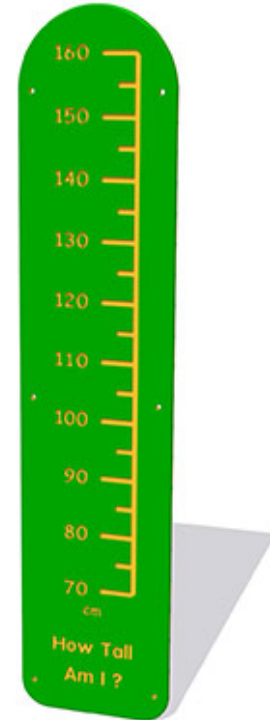

How Tall Am I Play Panel

Product Code AMVFA-APEP-FIHOWT

£0

Price stated is for product only.
Contact us for a delivery & installation quote based on your location.

Dimensions:

Length 2400 mm
Width 600 mm
Depth 19 mm

Key Stage:

Play Values

This product supports the following areas of child development.

Understanding
the World

Description

The How Tall Are I Play Panel is designed for children to measure their height as part of a game or to compare with their peers. How tall are you panels are fun and educational, and can be manufactured in either 12.5mm thickness panels for wall mounting or in 19mm thickness for attaching to posts, or where there is less support. Bespoke design options are also available. All AMV Play Panels can be wall mounted or mounted onto posts fixed into the ground. Multiple panels can installed side by side or back to back. Please ask for further details of the options available.