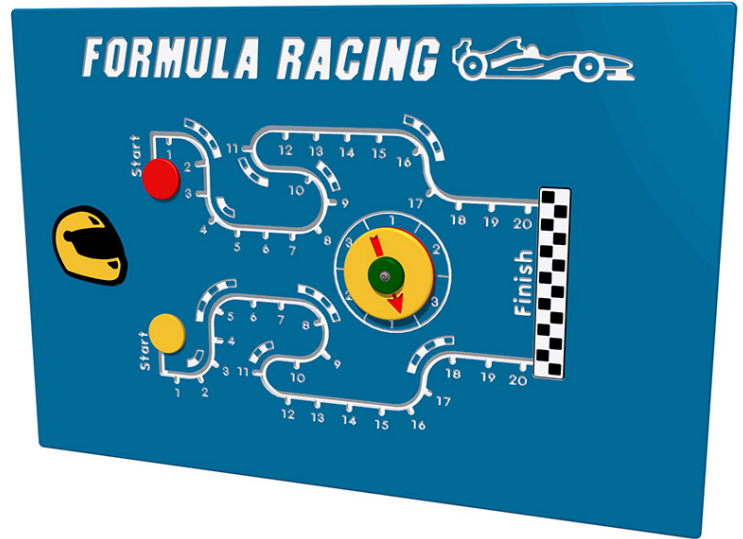

Formula Racing Play Panel

Product Code AMVFA-APGP-FIFORMULA

£0

Price stated is for product only.
Contact us for a delivery & installation quote based on your location.

Dimensions:

Length	1200 mm
Width	800 mm
Depth	80 mm

Key Stage:

Play Values

This product supports the following areas of child development.

Fine Motor Skills

Competitive Play

Tactile Stimulation

Inclusive Play

Games & Puzzles

Role Play

Imaginative Play

Description

The Formula Racing Play Panel is a fun counter racing game featuring a 1-3 spinner and our t-slot easy glide sliding disc counters. Bespoke design options are also available. All AMV Play Panels can be wall mounted or mounted onto posts fixed into the ground. Multiple panels can be installed side by side or back to back. Please ask for further details of the options available.