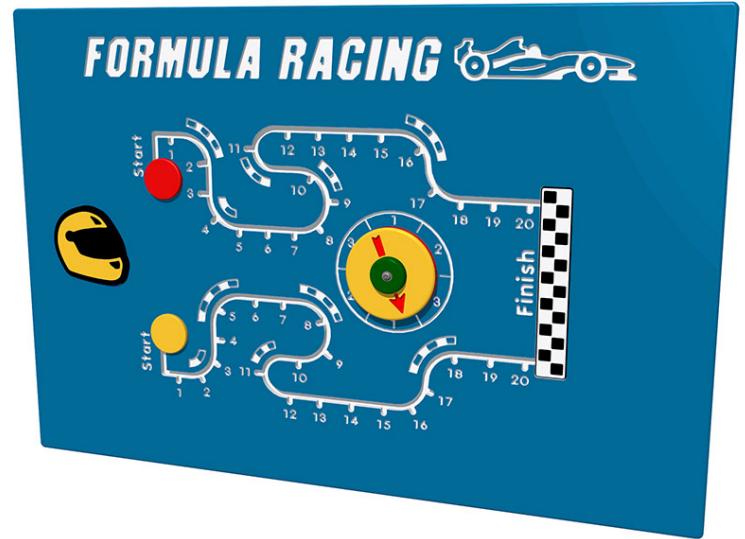

# Formula Racing Play Panel

Product Code AMVFA-APGP-FIFORMULA

£0

Price stated is for product only.<br>Contact us for a delivery & installation quote based on your location.

## Dimensions:

Length	1200 mm
Width	800 mm
Depth	80 mm

## Key Stage:

## Description

The Formula Racing Play Panel is a fun counter racing game featuring a 1-3 spinner and our t-slot easy glide sliding disc counters. Bespoke design options are also available. All AMV Play Panels can be wall mounted or mounted onto posts fixed into the ground. Multiple panels can be installed side by side or back to back. Please ask for further details of the options available.