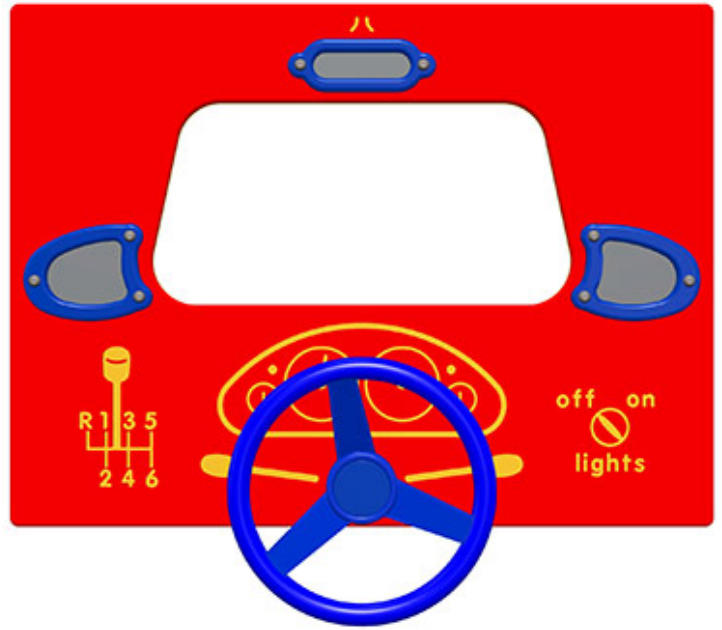

Driving with Mirrors Play Panel

Product Code AMVFA-APRPI-FIDRIVEMIRROR

£0

Price stated is for product only.
Contact us for a delivery & installation quote based on your location.

Dimensions:

Length	1200 mm
Width	800 mm
Depth	135 mm

Key Stage:

Play Values

This product supports the following areas of child development.

Fine Motor Skills

Visual Stimulation

Tactile Stimulation

Inclusive Play

Understanding the World

Role Play

Imaginative Play

Description

The Driving with Mirrors Play Panel is a great way to teach children about road safety and basic driving skills that they will use later in life. This panel is perfect for inspiring childrens imaginations and encouraging role play on the playground. The mirrors are made from the best quality mirrored polycarbonate making them virtually unbreakable, and will not shatter and become unsafe in the playground environment. Secured to the main panel using an HDPE frame, which allows for different expansion rates and makes sure that the dome stays securely attached to the panel. Bespoke design options are also available. All AMV Play Panels can be wall mounted or mounted onto posts fixed into the ground. Multiple panels can installed side by side or back to back. Please ask for further details of the options available.