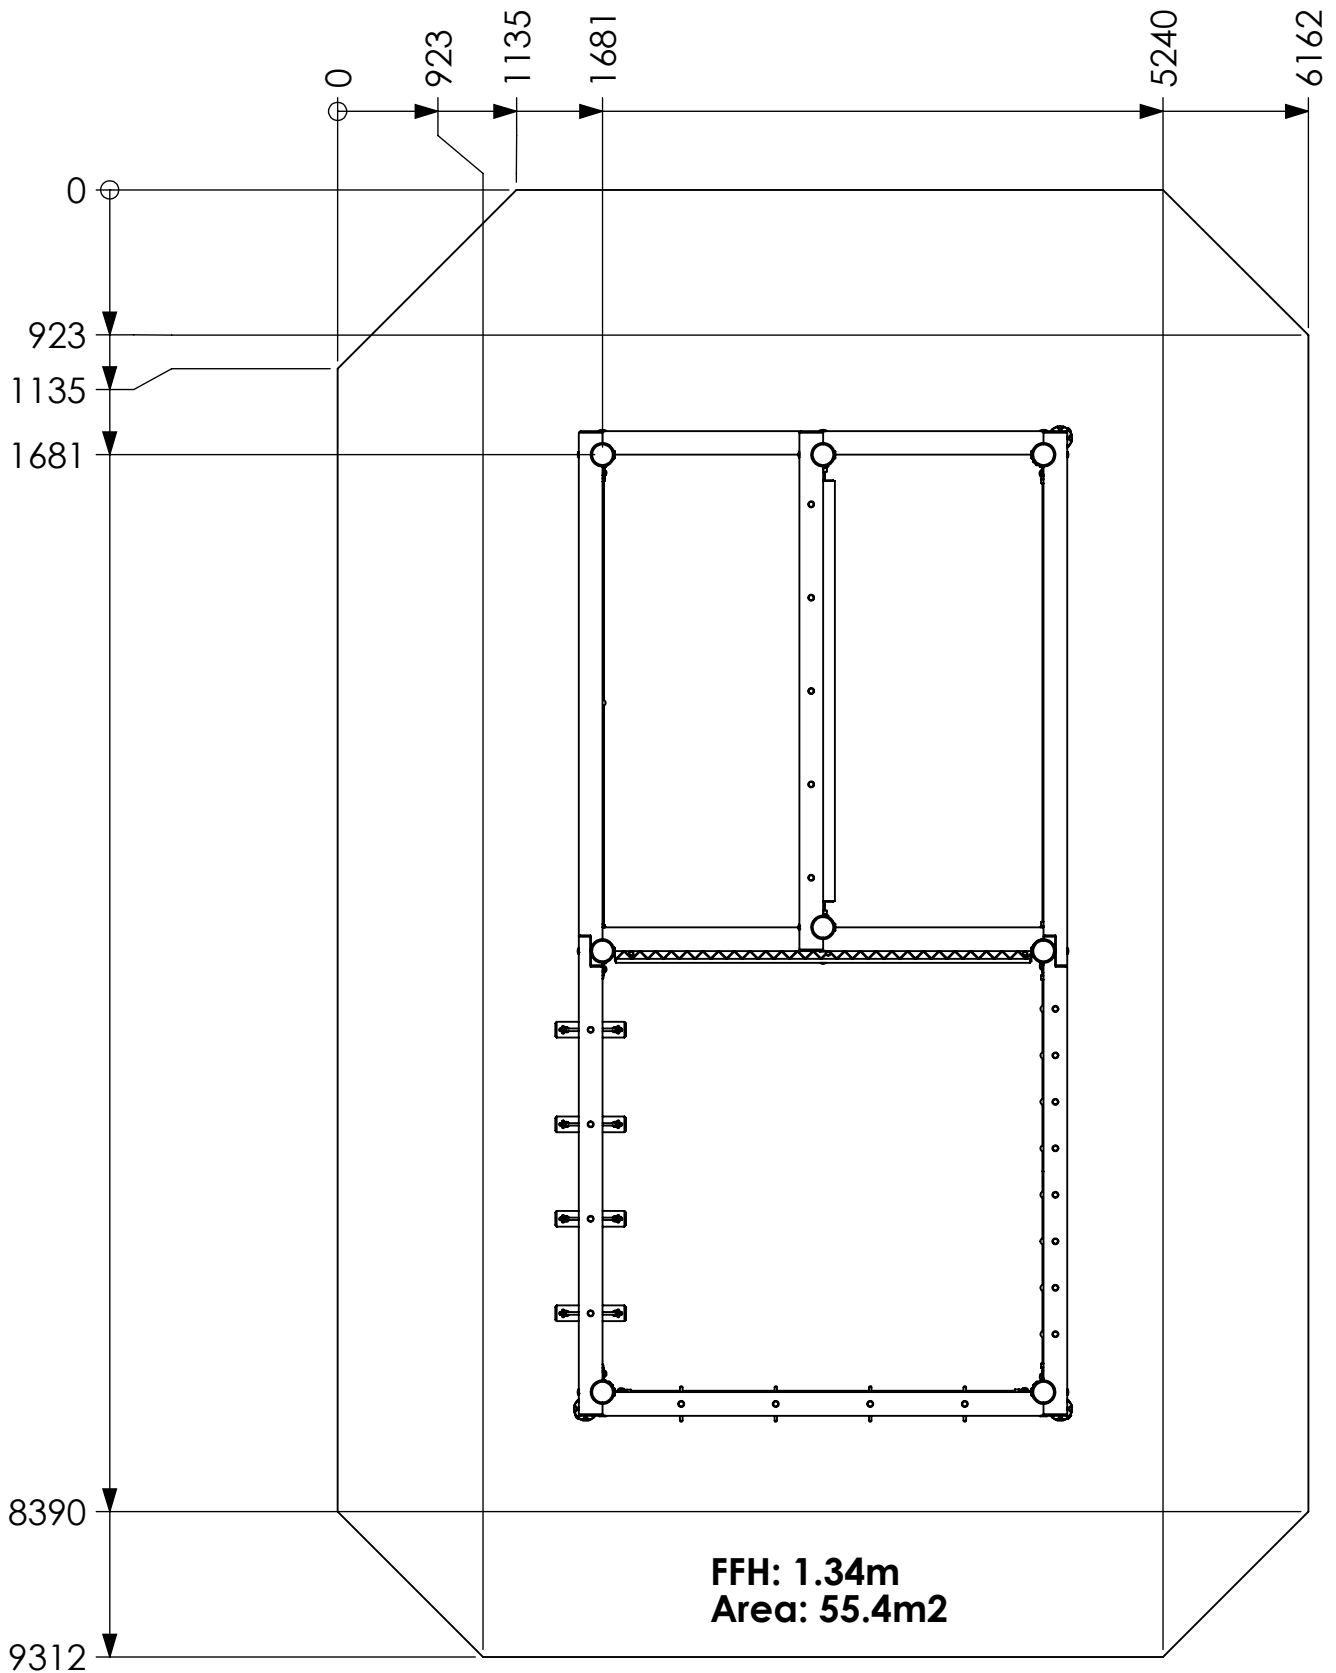

Surfacing Detail

This equipment for play areas is manufactured following the codes & practice outlined in the British and European standards and in so doing meets the requirements of BSEN 1176 (general safety and test methods).