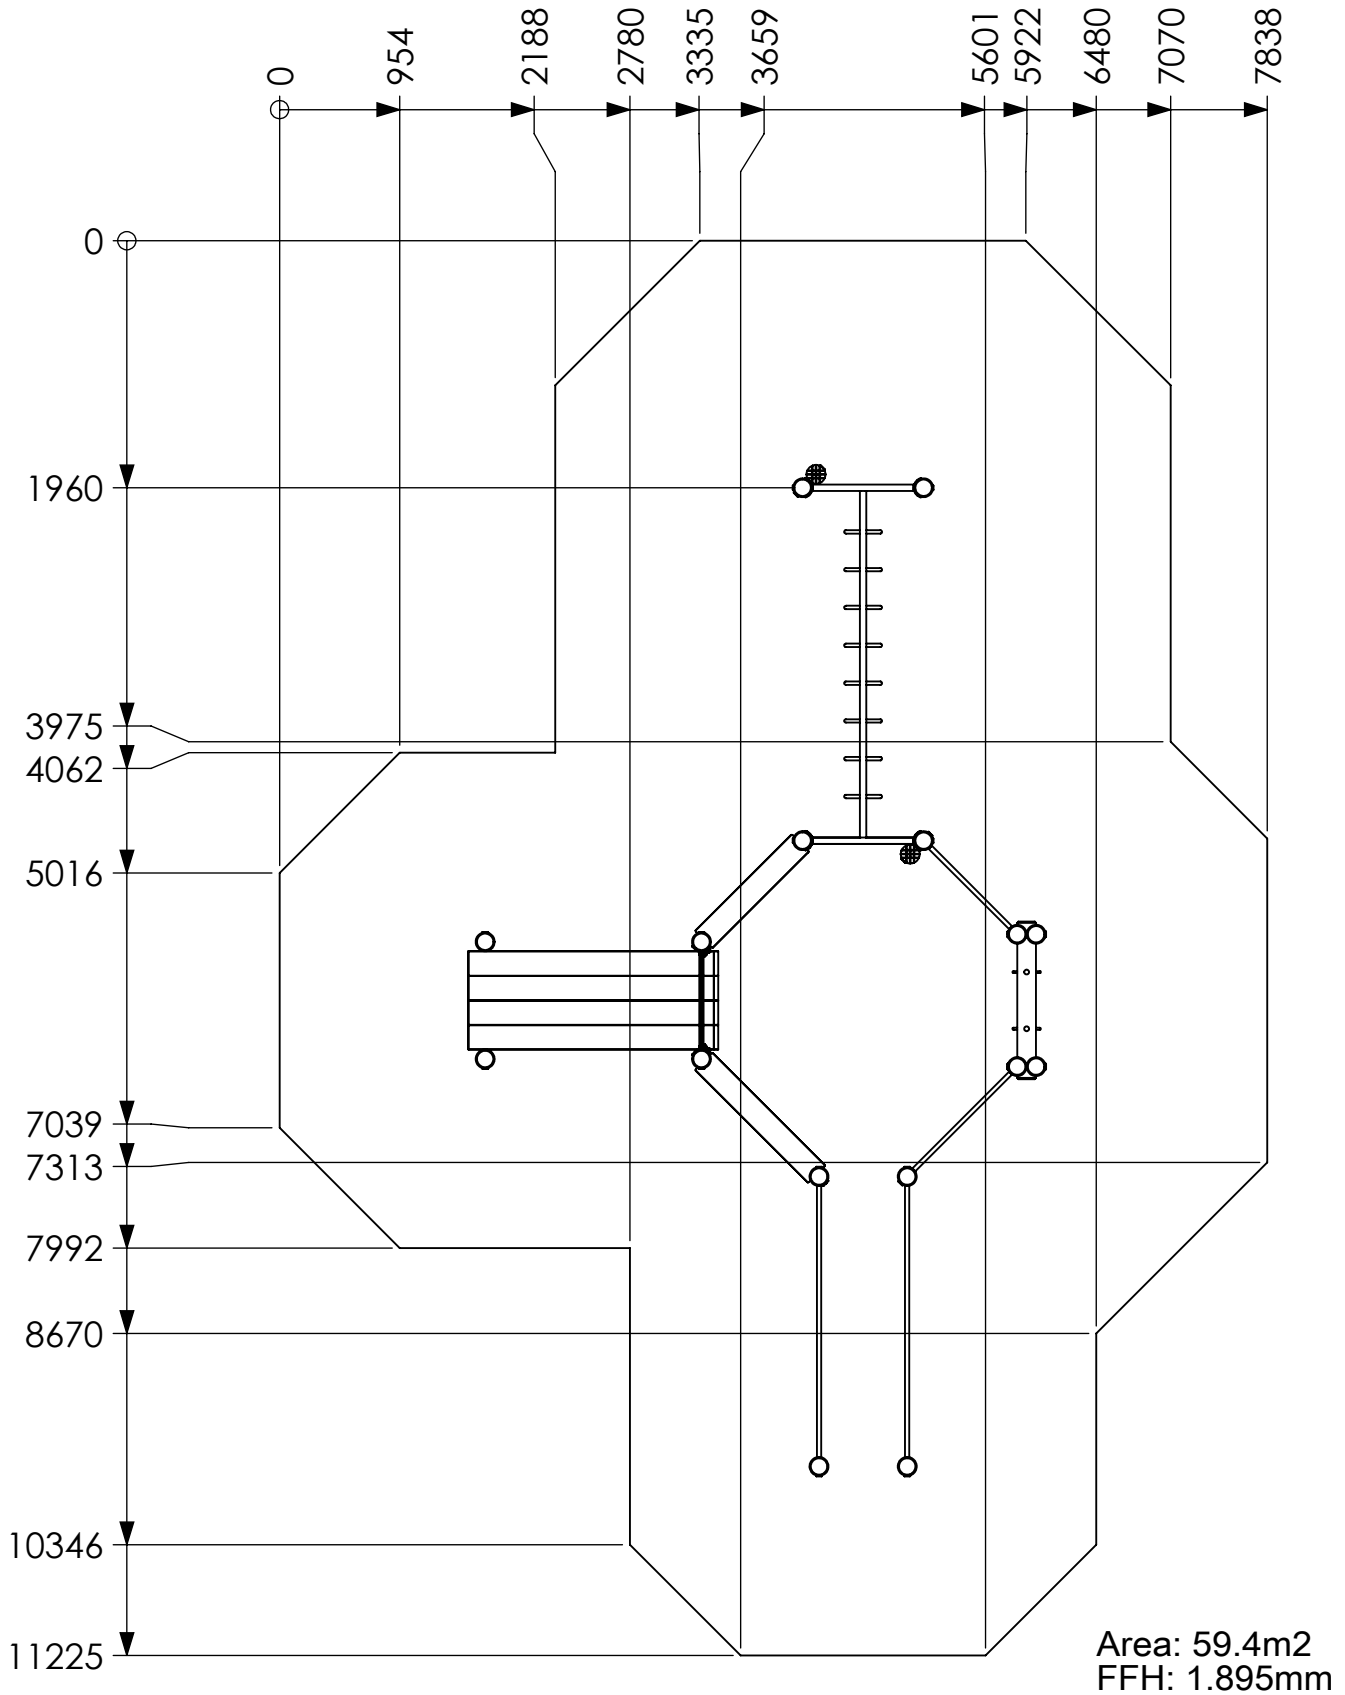

Surfacing Detail

This equipment for play areas is manufactured following the codes & practice outlined in the British and European standards and in so doing meets the requirements of BSEN 1176 (general safety and test methods).