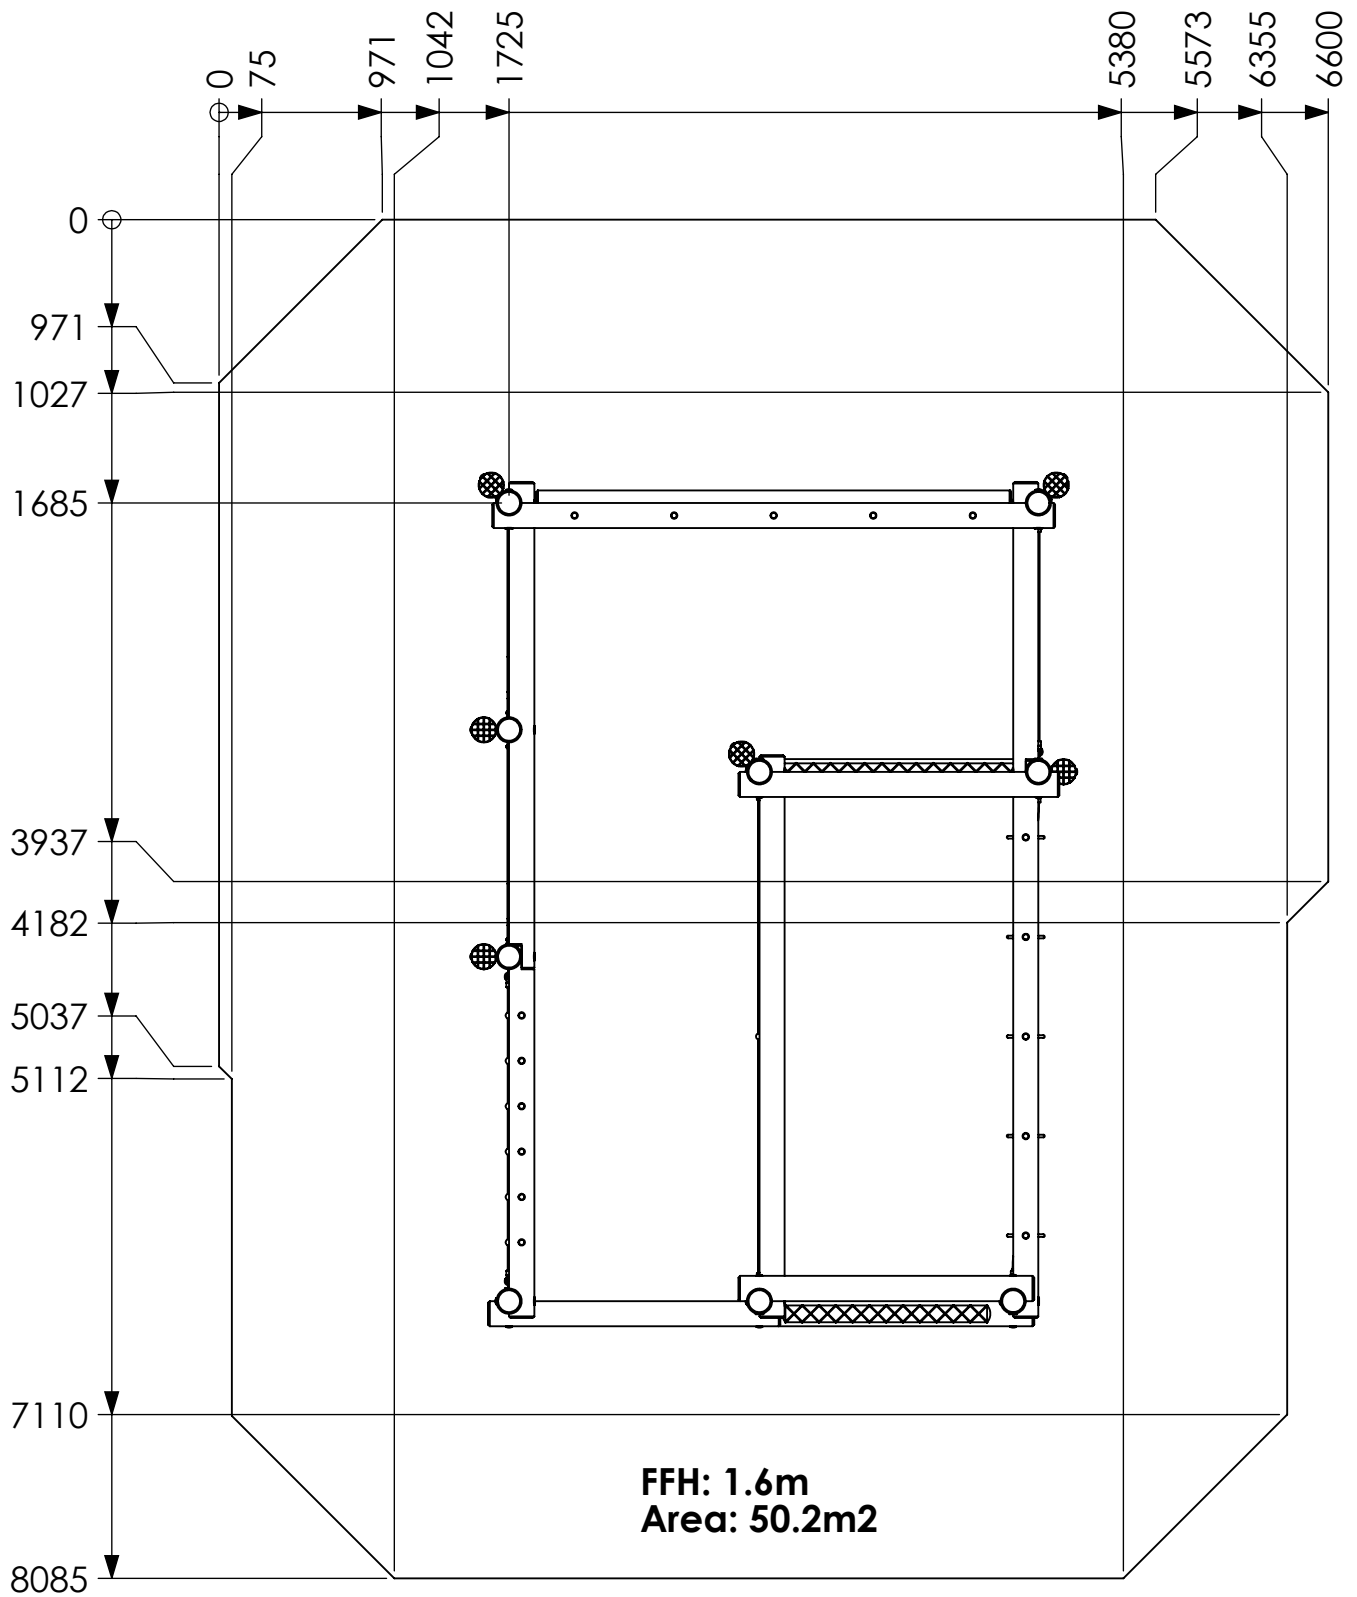

# Vertex Play Frame

## Surfacing Detail

This equipment for play areas is manufactured following the codes & practice outlined in the British and European standards and in so doing meets the requirements of BSEN 1176 (general safety and test methods).