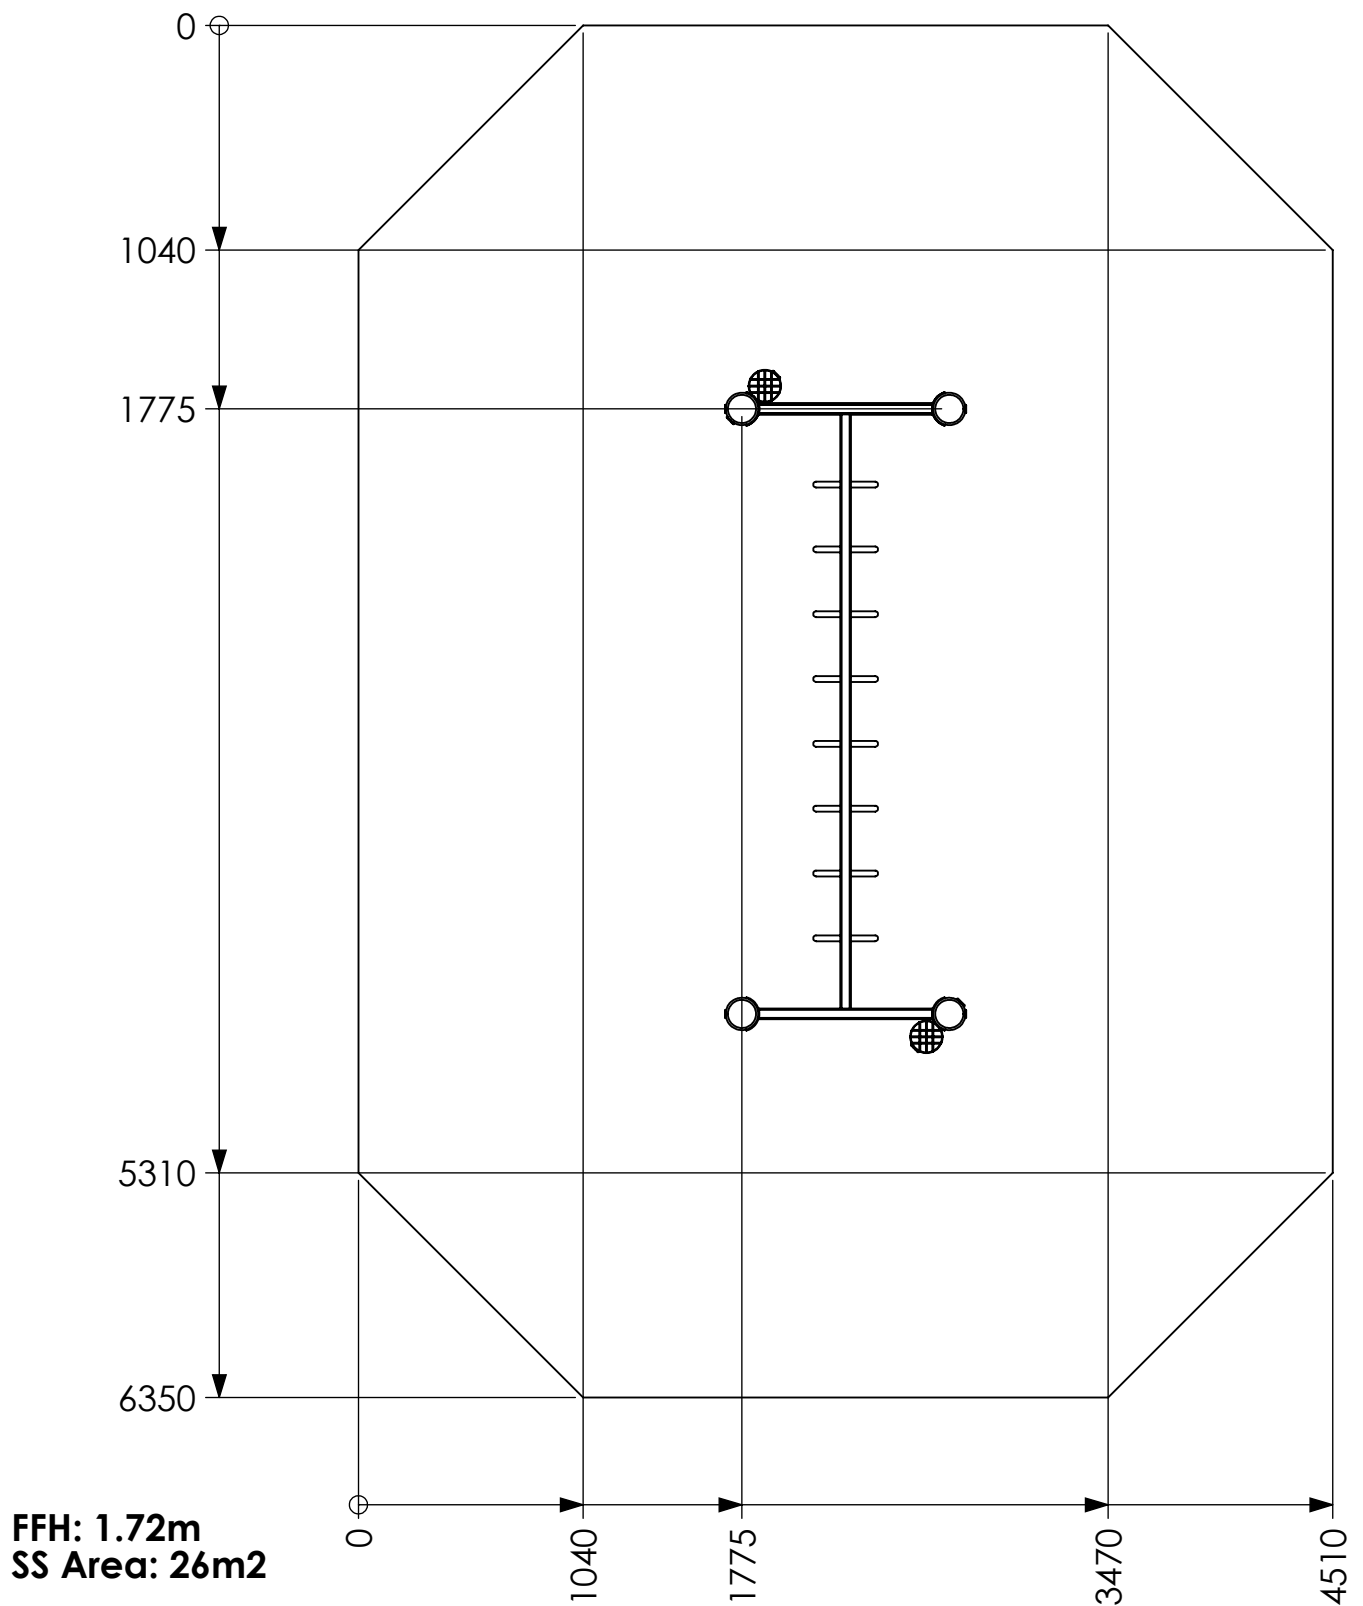

Tarzan Ring Beam

Surfacing Detail

This equipment for play areas is manufactured following the codes & practice outlined in the British and European standards and in so doing meets the requirements of BSEN 1176 (general safety and test methods).