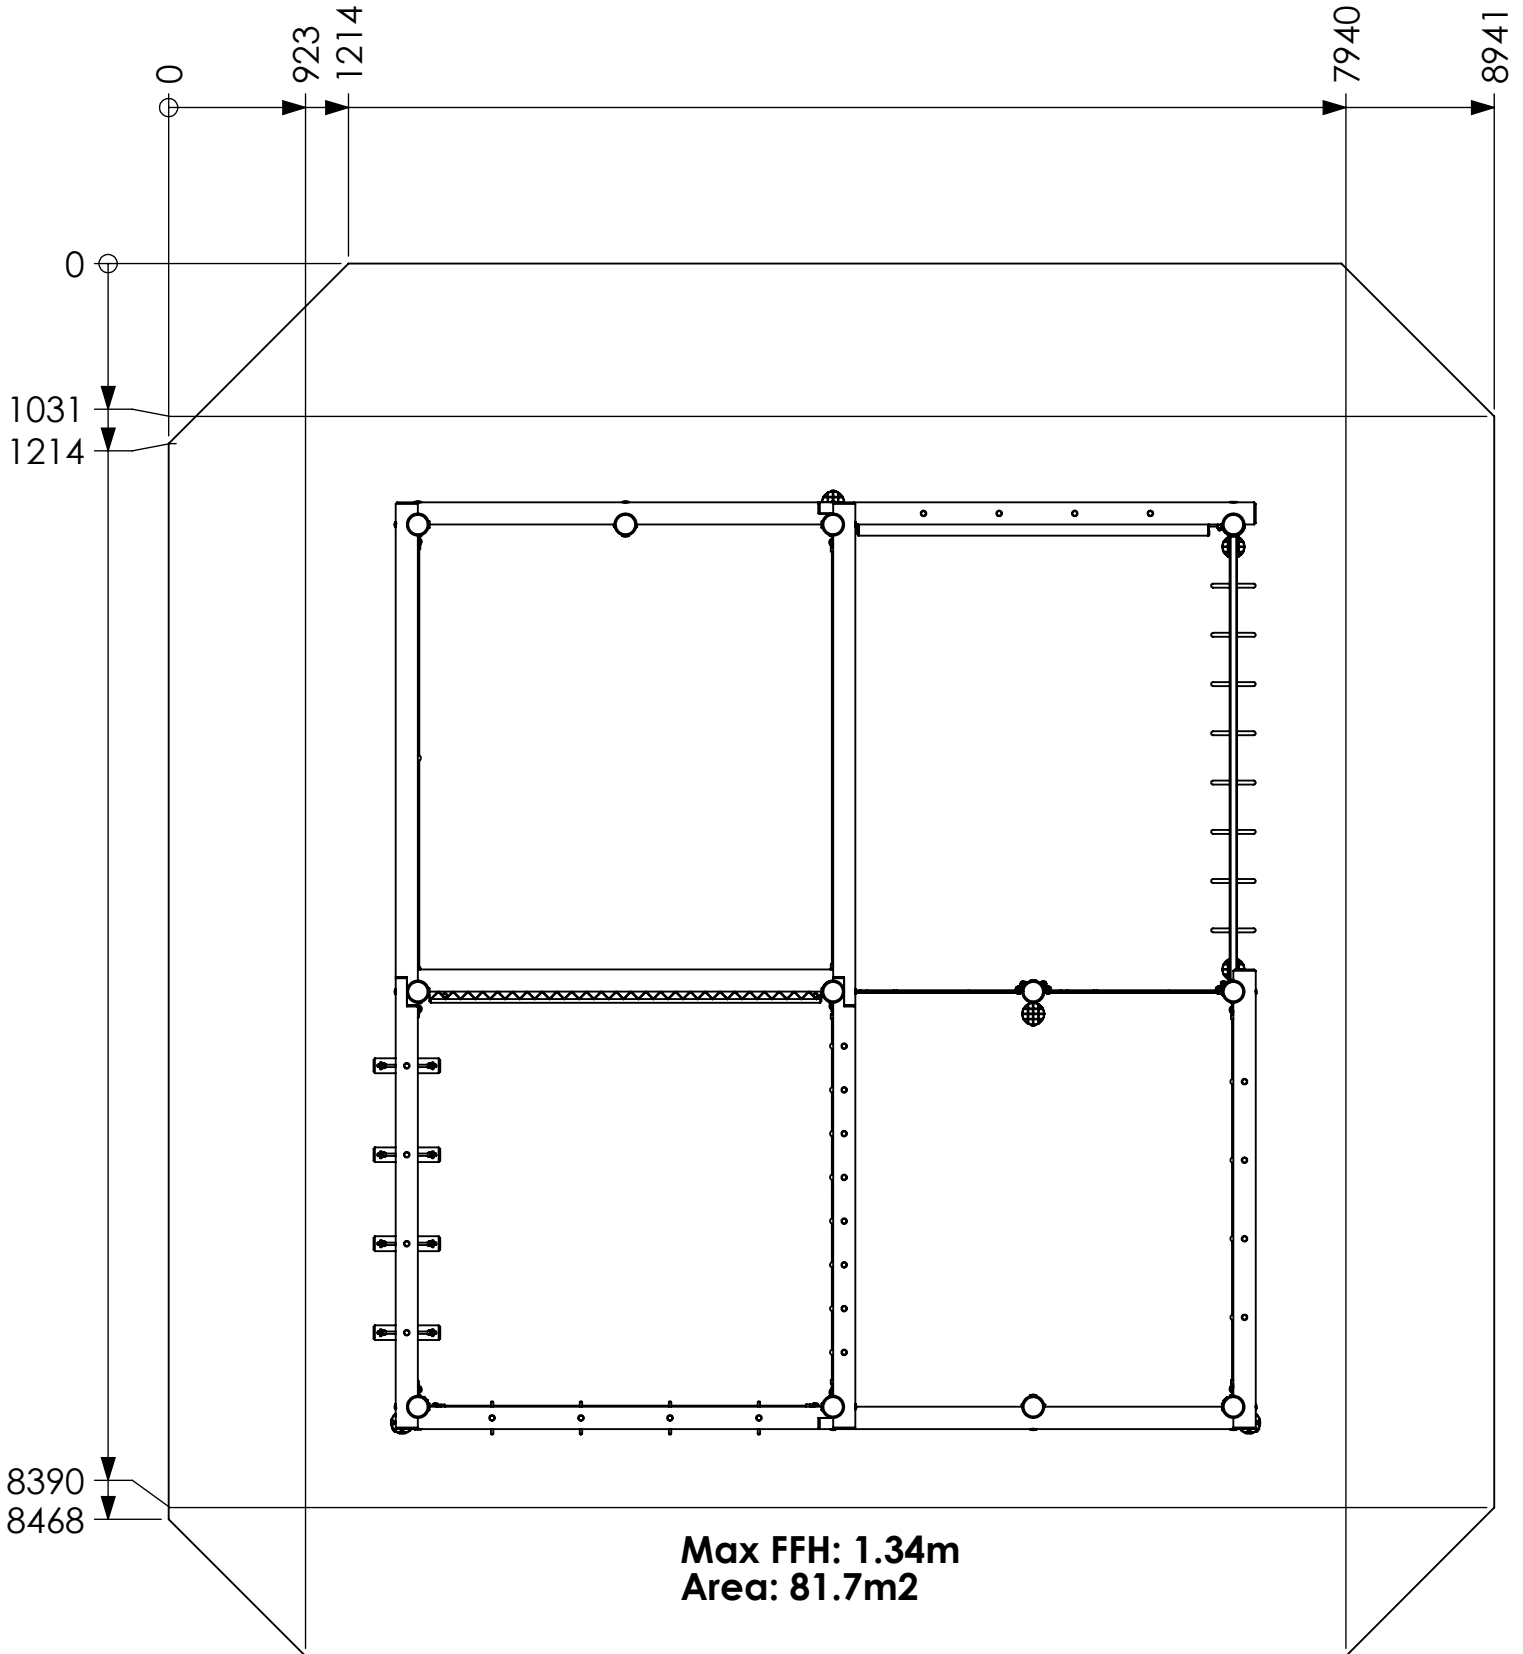

Surfacing Detail

This equipment for play areas is manufactured following the codes & practice outlined in the British and European standards and in so doing meets the requirements of BSEN 1176 (general safety and test methods).