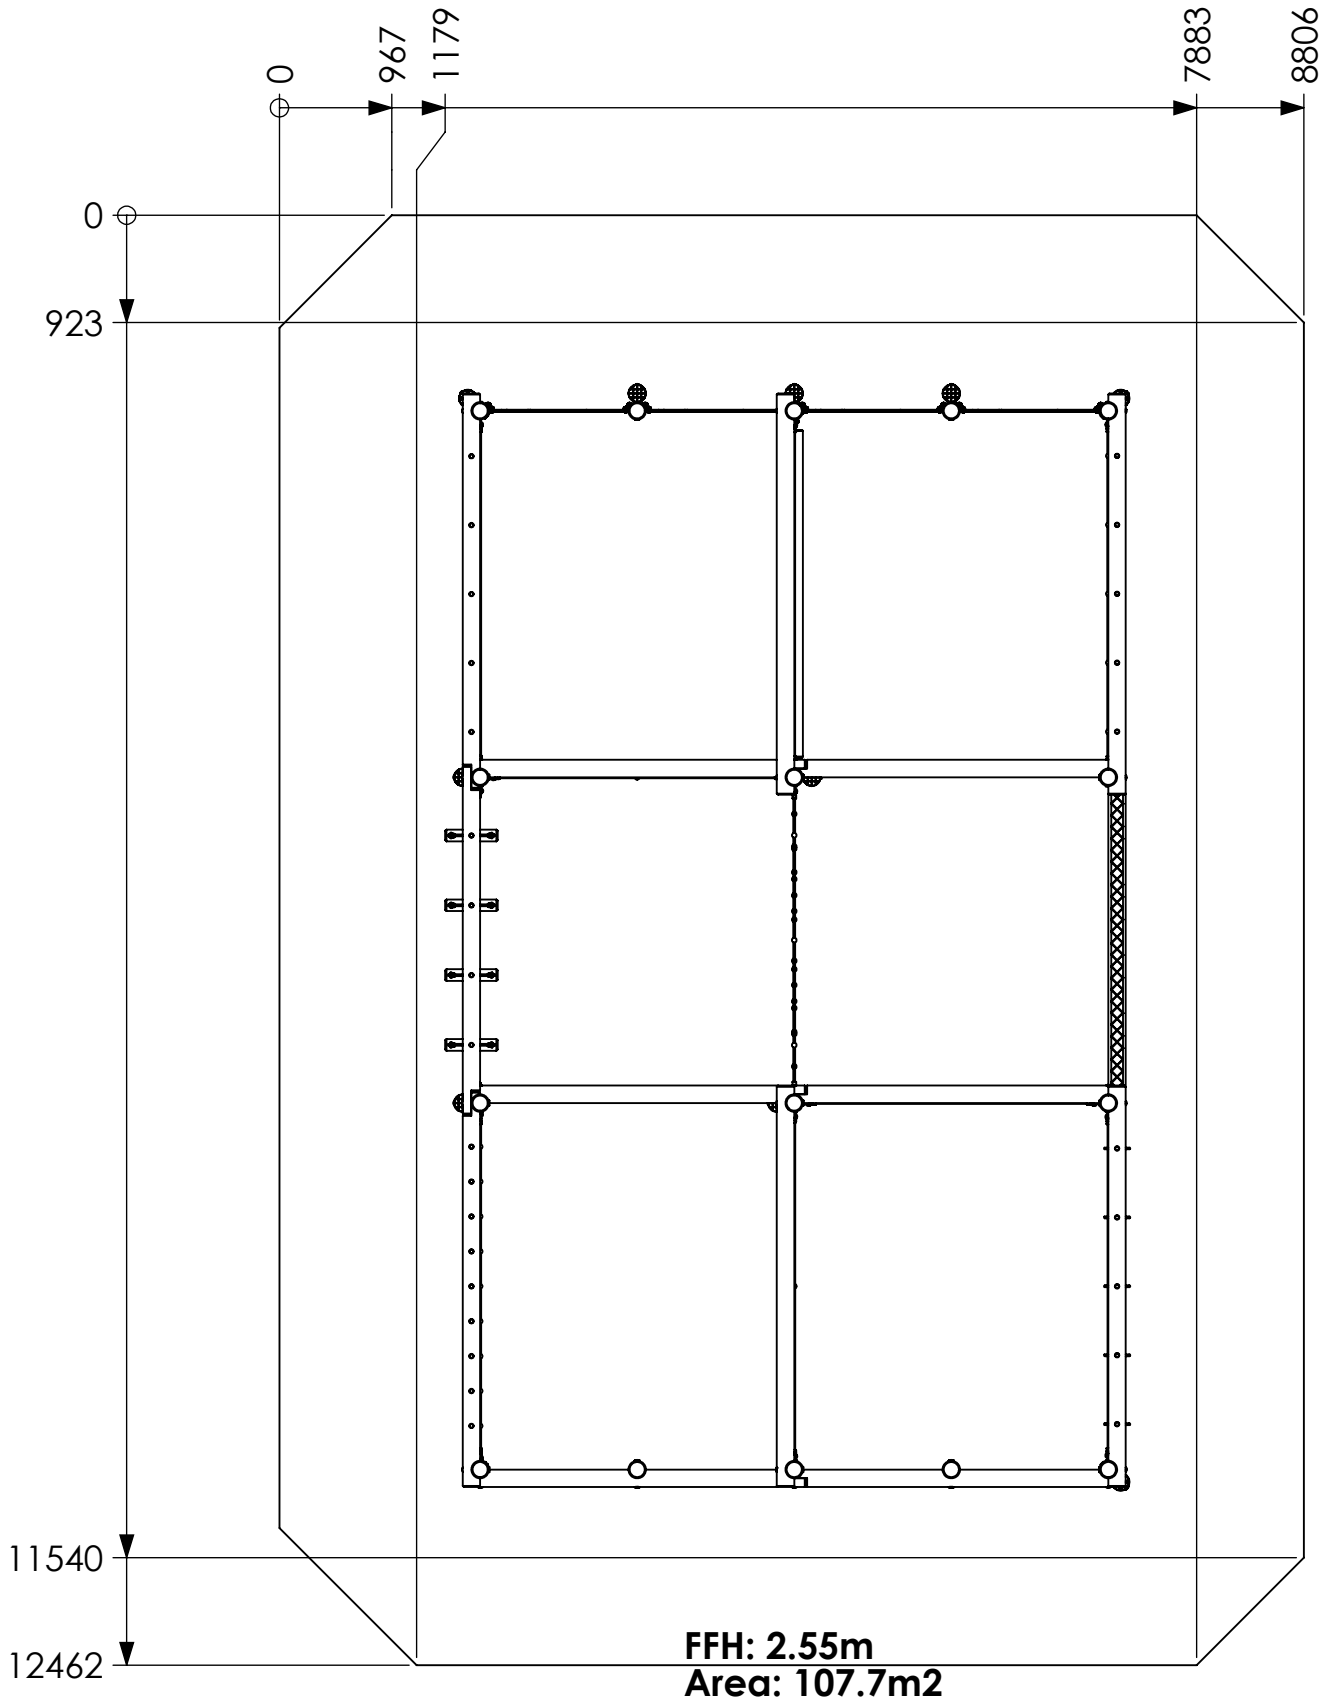

## Surfacing Detail

This equipment for play areas is manufactured following the codes & practice outlined in the British and European standards and in so doing meets the requirements of BSEN 1176 (general safety and test methods).