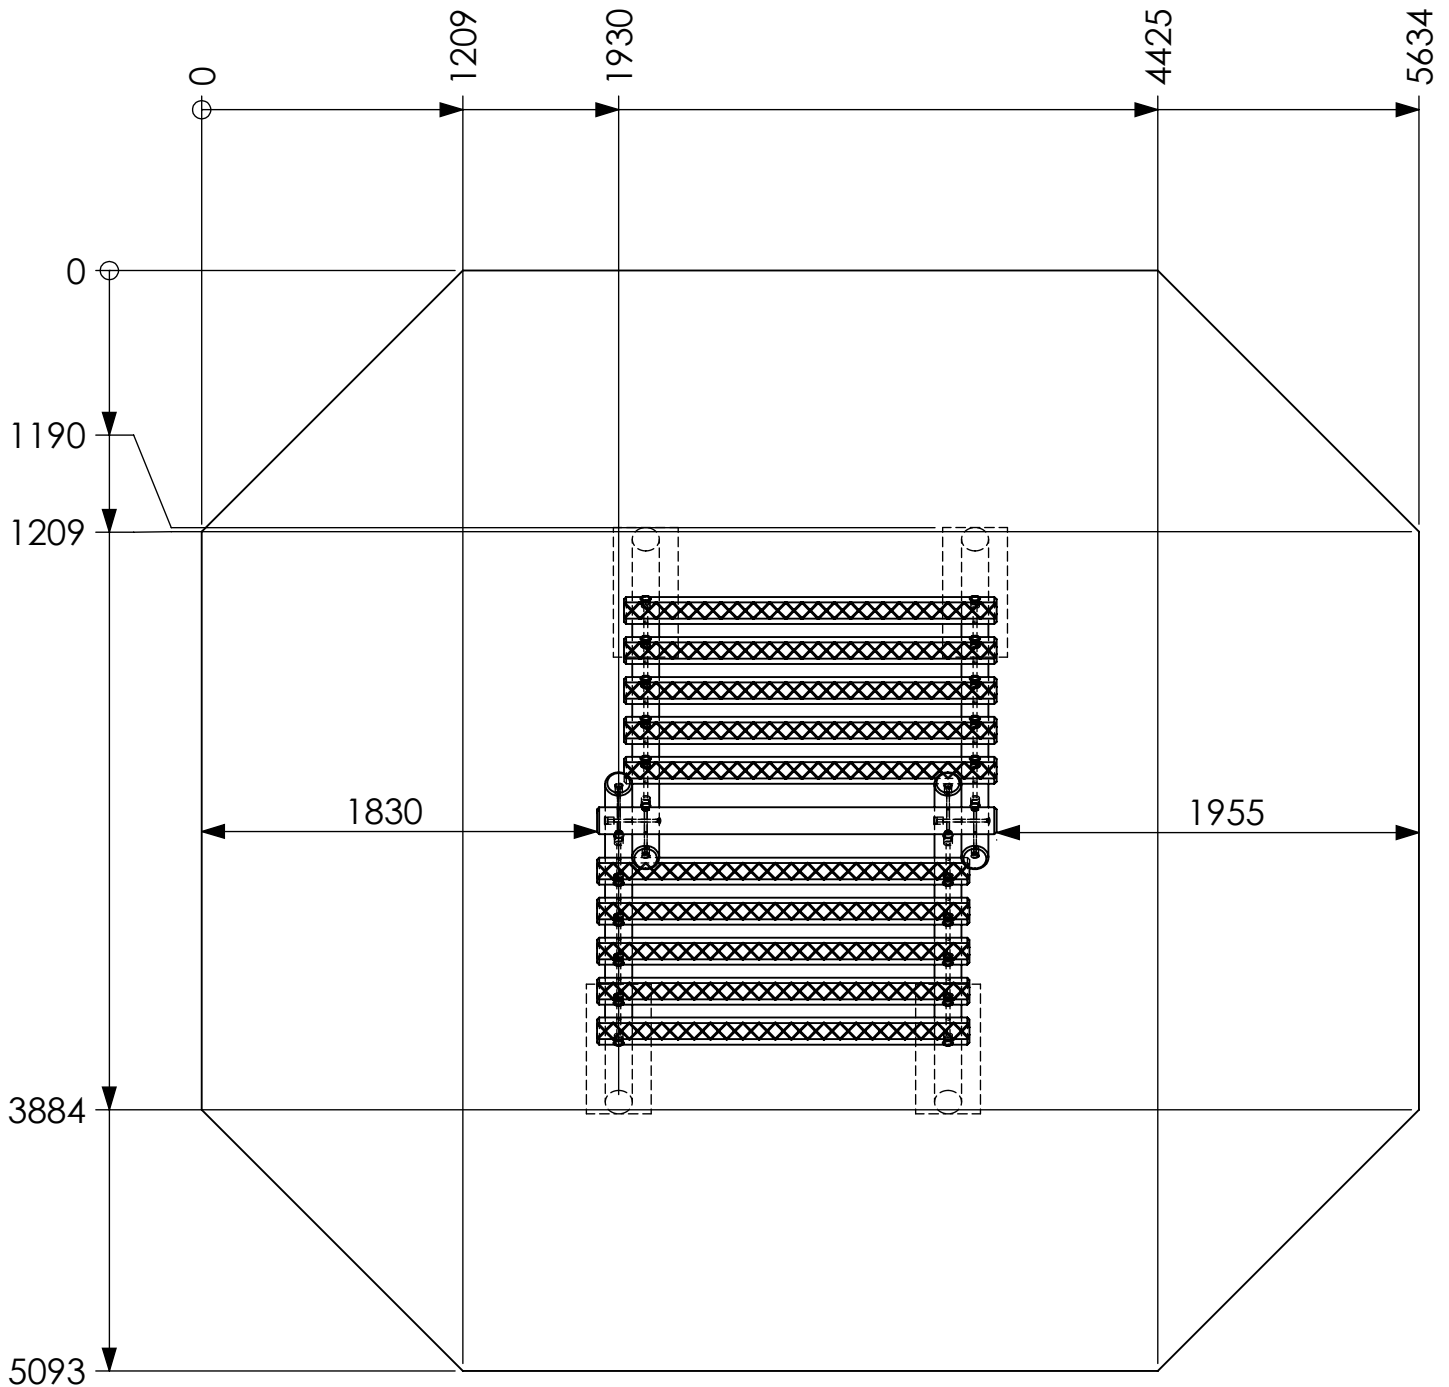

Log Climber High

Surfacing Detail

Max FFH: 2000mm

Area: 25.7m

This equipment for play areas is manufactured following the codes & practice outlined in the British and European standards and in so doing meets the requirements of BSEN 1176 (general safety and test methods).