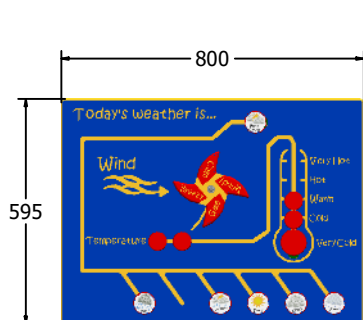

Product Specification

Today's Weather is...NGP Play Panel

Designed to British & European Standard BS EN 1176

Details shown are for panel only.

To be fixed on to posts or wall mounted.

Contact AMV Playground Solutions for supply of suitable posts or wall fixings.

AMVFA-AP-FIWEATHERNGP6

AMVFA-AP-FIWEATHERNGP3

Age Range: 2+ Years
Largest Part: 800x595
Heaviest Part: 6Kg
Total Weight: 6Kg
Surfacing : N/A

Minimum Inspection Schedule	
Inspection Type	Inspection Frequency
Visual	Every Month
Functionality	Every Month
Comprehensive	Every 6 Months

Age Range: 2+ Years
Largest Part: 1200x800
Heaviest Part: 12Kg
Total Weight: 12Kg
Surfacing : N/A

Material: **Design Panel** - High Density Polyethylene (HDPE) with orange peel texture finish, available in 12, 15 & 19mm two colour HDPE