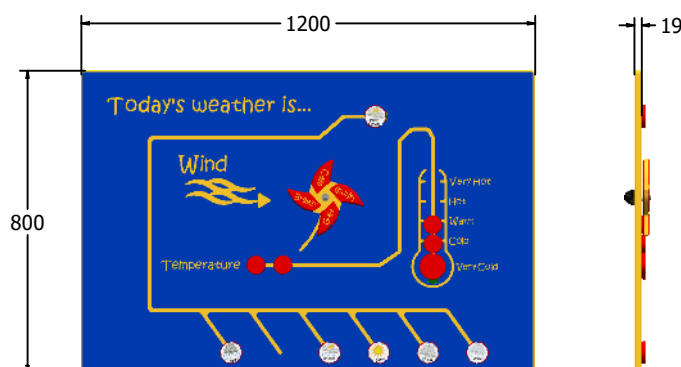

Product Specification

Today's Weather is...NGP Play Panel

Designed to British & European Standard BS EN 1176

Details shown are for panel only.

To be fixed on to posts or wall mounted.

Contact AMV Playground Solutions for supply of suitable posts or wall fixings.

AMVFA-AP-FIWEATHERNGP6

AMVFA-AP-FIWEATHERNGP3

Age Range: 2+ Years
Largest Part: 800x595
Heaviest Part: 6Kg
Total Weight: 6Kg
Surfacing : N/A

Minimum Inspection Schedule	
Inspection Type	Inspection Frequency
Visual	Every Month
Functionality	Every Month
Comprehensive	Every 6 Months

Age Range: 2+ Years
Largest Part: 1200x800
Heaviest Part: 12Kg
Total Weight: 12Kg
Surfacing : N/A

Material: **Design Panel** - High Density Polyethylene (HDPE) with orange peel texture finish, available in 12, 15 & 19mm two colour HDPE