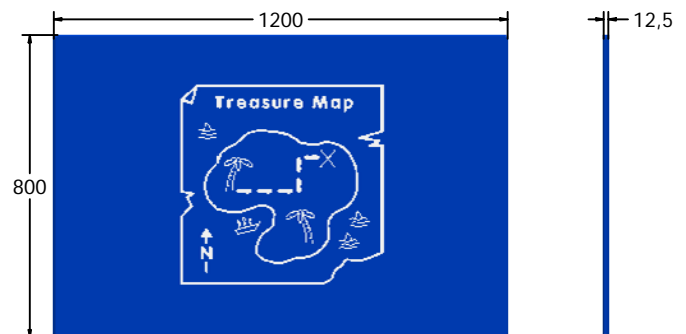

Product Specification

Treasure Map Play Panel

Details shown are for panel only.

To be fixed on to posts or wall mounted.

Contact AMV Playground Solutions for supply of suitable posts or wall fixings.

Designed to British & European Standard BS EN 1176

AMVFA-AP-FITREASURE6

AMVFA-AP-FITREASURE3

	FITREASURE6	FITREASURE3
Age Range:	2+ Years	2+ Years
Largest Part:	800x595	1200x800
Total Weight:	6Kg	12Kg

Inspection Schedule	Inspection Frequency
Visual	Every Month
Functionality	Every Month
Comprehensive	Every 6 Months

Material: **Design Panel** - High Density Polyethylene (HDPE) with orange peel texture finish available in 12.5, 15 & 19mm

Colour Choices: **Design Panel** - Broad selection available, visit the website below for further details