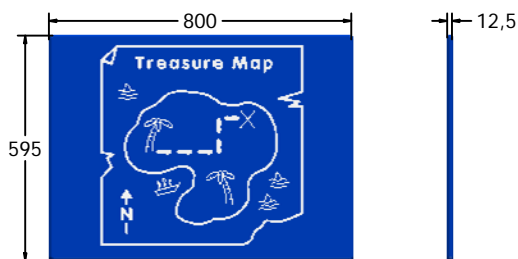

Product Specification

Treasure Map Play Panel

Details shown are for panel only.

To be fixed on to posts or wall mounted.

Contact AMV Playground Solutions for supply of suitable posts or wall fixings.

Designed to British & European Standard BS EN 1176

AMVFA-AP-FITREASURE6

AMVFA-AP-FITREASURE3

	FITREASURE6	FITREASURE3
Age Range:	2+ Years	2+ Years
Largest Part:	800x595	1200x800
Total Weight:	6Kg	12Kg

Inspection Schedule	Inspection Frequency
Visual	Every Month
Functionality	Every Month
Comprehensive	Every 6 Months

Material: **Design Panel** - High Density Polyethylene (HDPE) with orange peel texture finish available in 12.5, 15 & 19mm

Colour Choices: **Design Panel** - Broad selection available, visit the website below for further details